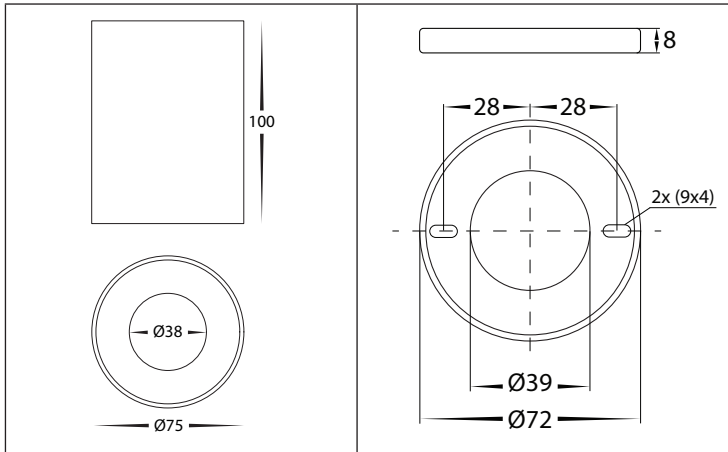

7W DALI SURFACE MOUNTED LED DOWNLIGHT

7W DALI DIMMABLE DOWNLIGHTS

MATERIAL	ALUMINIUM
COLOUR / FINISH	MATT BLACK OR MATT WHITE
COLOUR TEMP	2700K | 3000K | 4000K | 5000K | 5700K
LUMEN OUTPUT	499LM | 512LM | 558LM | 593LM | 601LM
INSTALLATION TYPE	CEILING - SURFACE MOUNTED
INPUT VOLTAGE	240V AC
PROTECTION CLASS	1 (EARTH REQUIRED)
BUILT IN LED	7W LED
DIMMING	DALI DIMMABLE
CRI	RA>90
BEAM ANGLE	60°
IP RATING	IP54
IK RATING	IK08
WARRANTY	5 YEARS REPLACEMENT

ALUMINIUM BLACK

	HCP-8920724	7W LED	2700K 3000K 4000K 5000K 5700K	499LM 512LM 558LM 593LM 601LM

ALUMINIUM WHITE

	HCP-8930724	7W LED	2700K 3000K 4000K 5000K 5700K	499LM 512LM 558LM 593LM 601LM

ACCESSORIES

	HCP-89007-GR	GOLD INSERT TO SUIT 7W MODELS
	HCP-89007-BR	BLACK INSERT TO SUIT 7W MODELS
	HCP-89007-CR	CHROME INSERT TO SUIT 7W MODELS