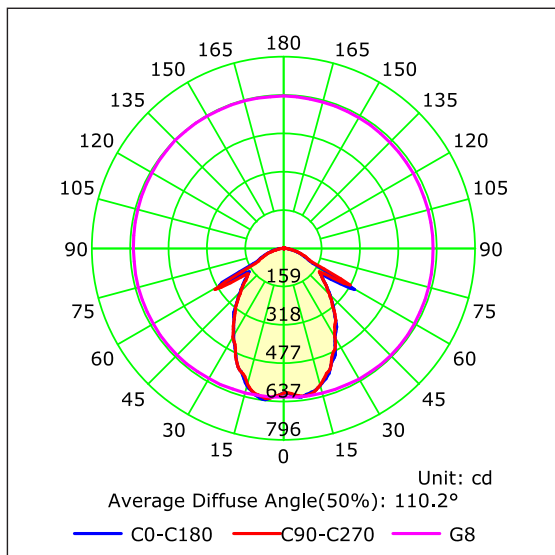

## PRODUCT DATA

18W DALI DIMMABLE DOWNLIGHTS	
MATERIAL	ALUMINIUM
COLOUR/FINISH	MATT BLACK OR MATT WHITE
COLOUR TEMP.	3000K   4000K   5500K (TRI-COLOUR)
LUMEN OUTPUT	1306LM   1433LM   1381LM
INPUT VOLTAGE	240v AC
BUILT-IN LED	18w
DIMMING	DALI DIMMABLE
CRI	Ra >90
BEAM ANGLE	120°
IP RATING	IP54

## PRODUCT ORDERING

ALUMINIUM BLACK				
	<b>HCP-8921804</b>	18W LED	3000K	1306LM
			4000K	1433LM
			5500K	1381LM
	<b>HCP-8921804-EXT</b>	OPTIONAL EXTENSION		
ALUMINIUM WHITE				
	<b>HCP-8931804</b>	18W LED	3000K	1306LM
			4000K	1433LM
			5500K	1381LM
	<b>HCP-8931804-EXT</b>	OPTIONAL EXTENSION		

## PHOTOMETRICS