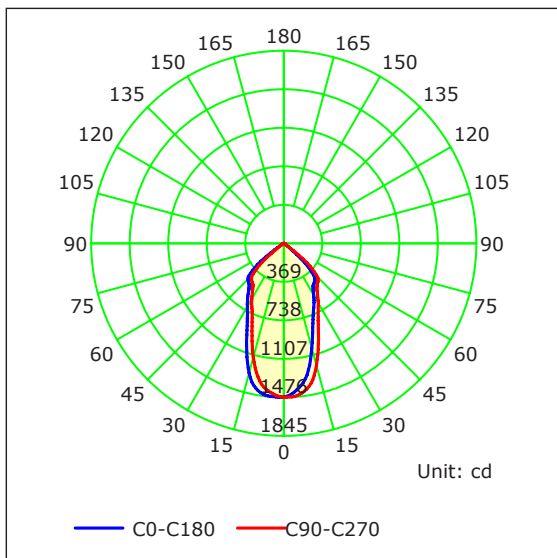

## PRODUCT DATA

15W IP65 DOWNLIGHTS	
MATERIAL	ALUMINIUM
COLOUR/FINISH	MATT BLACK OR MATT WHITE
COLOUR TEMP.	3000K   4000K   5500K (TRI-COLOUR)
LUMEN OUTPUT	1410LM   1550LM   1480LM
INPUT VOLTAGE	240v AC
BUILT-IN LED	15w
DIMMING	NO
CRI	Ra >80
BEAM ANGLE	60°
IP RATING	IP65

## PRODUCT ORDERING

ALUMINIUM BLACK				
	<b>HCP-8921501</b>	15W LED	3000K	1410LM
			4000K	1550LM
			5500K	1480LM
ALUMINIUM WHITE				
	<b>HCP-8931501</b>	15W LED	3000K	1410LM
			4000K	1550LM
			5500K	1480LM

## PHOTOMETRICS