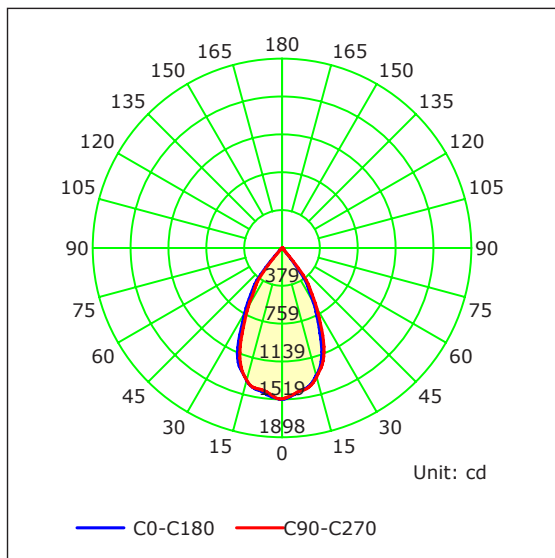

PHOTOMETRICS