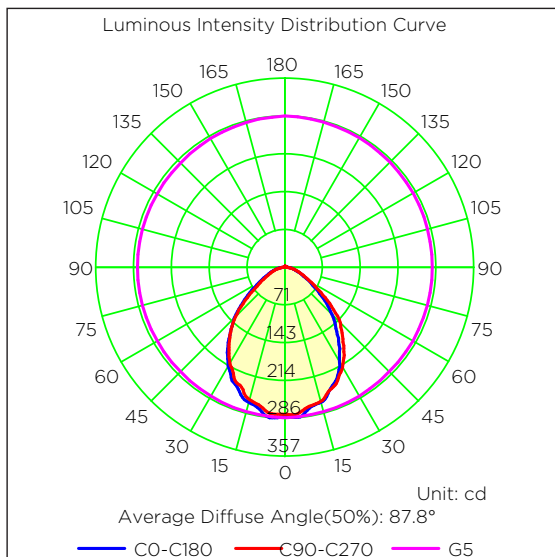

7W DALI DIMMABLE SURFACE MOUNTED DOWNLIGHTS

PRODUCT DATA

7W DALI DIMMABLE DOWNLIGHTS	
MATERIAL	ALUMINIUM
COLOUR/FINISH	MATT BLACK OR MATT WHITE
COLOUR TEMP.	3000K 4000K 5500K (TRI-COLOUR)
LUMEN OUTPUT	528LM 564LM 543LM
INPUT VOLTAGE	240v AC (REMOTE DRIVER)
BUILT-IN LED	7w
DIMMING	DALI DIMMABLE
CRI	Ra >90
BEAM ANGLE	120°
IP RATING	IP54

PRODUCT ORDERING

ALUMINIUM BLACK				
	HCP-8920704	7W LED	3000K	528LM
			4000K	564LM
			5500K	543LM
	HCP-8920704-EXT	OPTIONAL EXTENSION		
ALUMINIUM WHITE				
	HCP-8930704	7W LED	3000K	528LM
			4000K	564LM
			5500K	543LM
	HCP-8930704-EXT	OPTIONAL EXTENSION		

PHOTOMETRICS

OTHER DATA