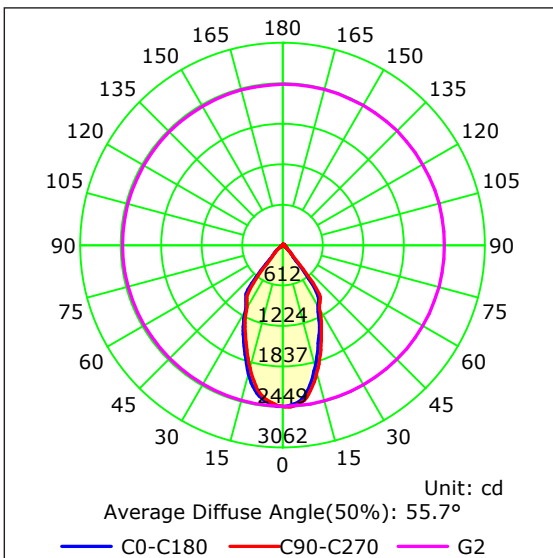

PRODUCT DATA

| 24W DALI DIMMABLE DOWNLIGHTS | |
|------------------------------|------------------------------------|
| MATERIAL | ALUMINIUM |
| COLOUR/FINISH | MATT BLACK OR MATT WHITE |
| COLOUR TEMP. | 3000K 4000K 5500K (TRI-COLOUR) |
| LUMEN OUTPUT | 1920LM 2040LM 2160LM |
| INPUT VOLTAGE | 240v AC |
| BUILT-IN LED | 24w |
| DIMMING | DALI DIMMABLE |
| CRI | Ra >90 |
| BEAM ANGLE | 60° |
| ROTATION | 350° |
| IP RATING | IP54 |

PRODUCT ORDERING

| ALUMINIUM BLACK | | | | |
|-----------------|--------------------|---------|-------|--------|
| | HCP-8822404 | 24W LED | 3000K | 1920LM |
| | | | 4000K | 2040LM |
| | | | 5500K | 2160LM |
| ALUMINIUM WHITE | | | | |
| | HCP-8832404 | 24W LED | 3000K | 1920LM |
| | | | 4000K | 2040LM |
| | | | 5500K | 2160LM |

PHOTOMETRICS

OTHER DATA