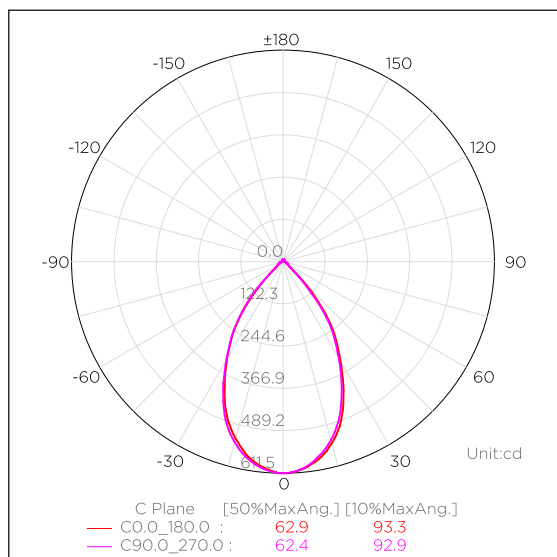

PHOTOMETRICS