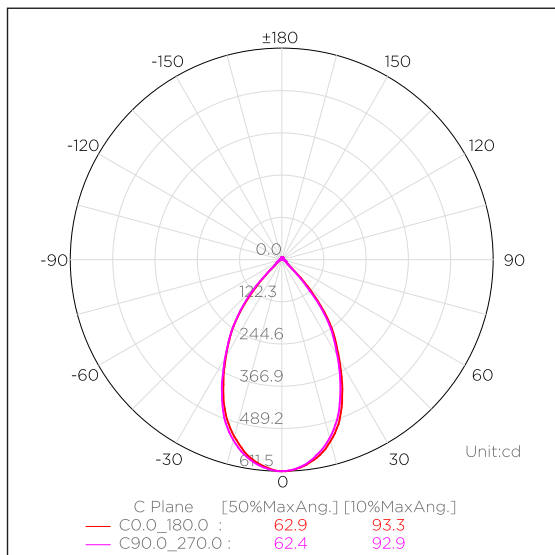

PHOTOMETRICS