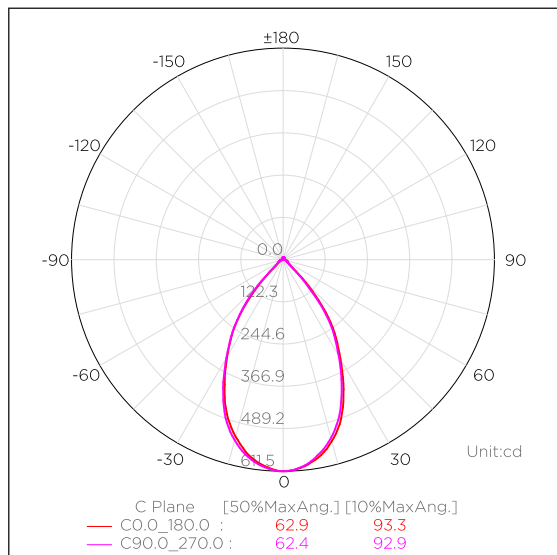

PHOTOMETRICS