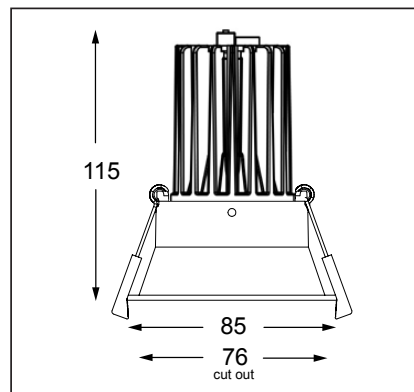

PRODUCT ORDERING

ALUMINIUM BLACK

	HCP-8520902 TRIAC DIMMABLE	9W LED	3000K	620LM	
	HCP-8520904 DALI DIMMABLE		9W LED	4000K	716LM
5000K		680LM			
3000K		620LM			
			4000K	716LM	
			5000K	680LM	

ALUMINIUM WHITE

	HCP-8530902 TRIAC DIMMABLE	9W LED	3000K	620LM	
	HCP-8530904 DALI DIMMABLE		9W LED	4000K	716LM
5000K		680LM			
3000K		620LM			
			4000K	716LM	
			5000K	680LM	

OPTIONAL REFLECTORS

	HCP-80090-15	15° REFLECTOR
	HCP-80090-28	28° REFLECTOR
	HCP-80090-40	40° REFLECTOR
	HCP-80090-60	60° REFLECTOR

PRODUCT DATA

9W DIMMABLE DOWNLIGHTS	
MATERIAL	ALUMINIUM + PC
COLOUR/FINISH	MATT BLACK OR MATT WHITE
COLOUR TEMP.	3000K | 4000K | 5000K (TRI-COLOUR)
LUMEN OUTPUT	620LM | 716LM | 680LM
INPUT VOLTAGE	240V AC (REMOTE DRIVER)
BUILT-IN LED	9W
DIMMING	TRIAC OR DALI DIMMABLE
CRI	RA >90
BEAM ANGLE	60°
CUT OUT	76MM
IC-4 RATING	YES
IP RATING	IP44

PHOTOMETRICS

OTHER DATA

15 DOWNLIGHTS