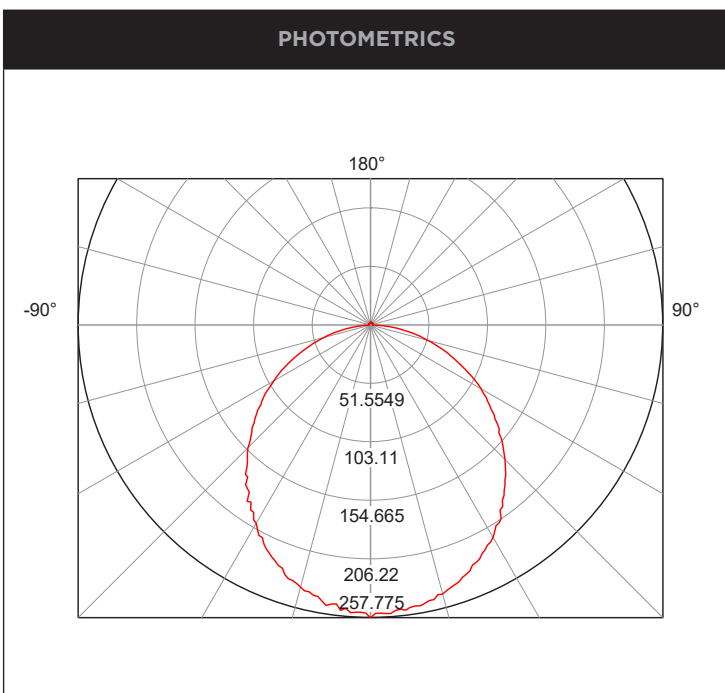

10W TRIAC DIMMABLE LED DOWNLIGHT

PRODUCT DETAILS

MATERIAL	POLYCARBONATE
COLOUR / FINISH	WHITE
COLOUR TEMP.	3000K 4000K 5000K
INPUT VOLTAGE	240V AC (WITH FLEX AND PLUG)
LAMP BASE	10W BUILT IN LED
DIMMING	TRIAC
CRI:	80+
BEAM ANGLE	90°
TILT	NO
CUT OUT	90MM
IC-4 RATING	YES
IP RATING	IP44
WARRANTY	5 YEARS REPLACEMENT

POLYCARBONATE WHITE

HCP-8231002	TRIAC DIMMABLE	3000K 4000K 5000K	650LM 760LM 710LM
-------------	----------------	-------------------------	-------------------------

PHOTOMETRICS

DIMENSIONS