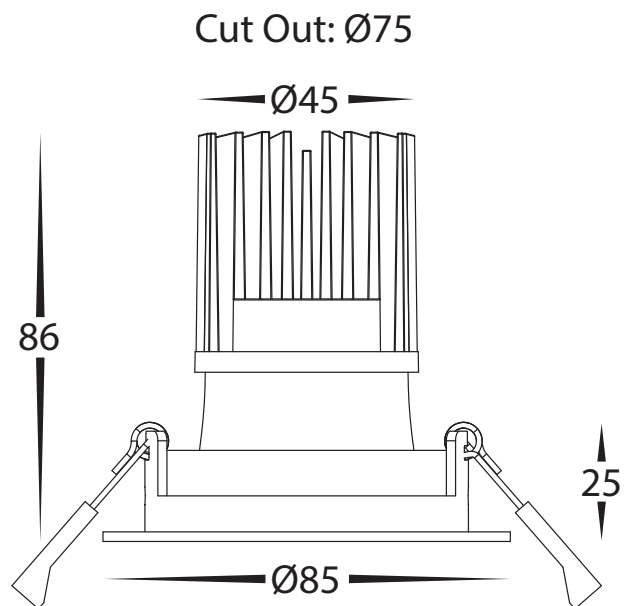

DIMENSIONS

ADDRESS: 8/133 Beauchamp Road, Matraville, N.S.W., 2036

Web: www.havitcommercial.com.au
Email: sales@havitcommercial.com.au
Phone: 02 9381 8383