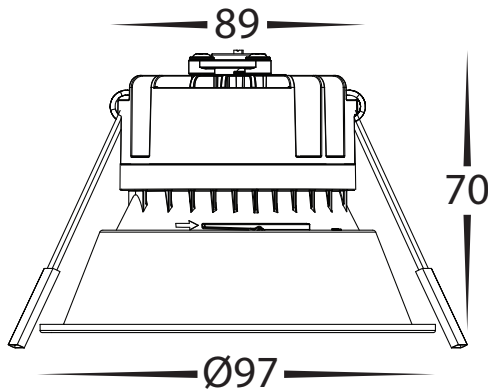

## PRODUCT SPECIFICATIONS

MATERIAL	ALUMINIUM + POLYCARBONATE
COLOUR / FINISH	MATT BLACK   MATT WHITE WITH CHROME INSERT
COLOUR TEMP	1800K - 3000K
LUMEN OUTPUT	685LM
INPUT VOLTAGE	240V (REMOTE DRIVER)
BUILT IN LED	9W LED
DIMMING	DALI
CRI	80+
BEAM ANGLE	90°
TILT	NO
CUT OUT	90MM
IP RATING	IP54
IC-4 RATING	YES (FITTING ONLY)
WARRANTY	5 YEARS REPLACEMENT*

Cut Out Ø90