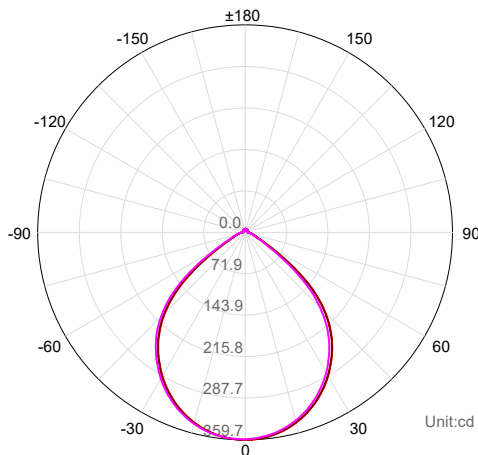

## PRODUCT SPECIFICATIONS

MATERIAL	ALUMINIUM + POLYCARBONATE
COLOUR / FINISH	MATT BLACK   MATT WHITE WITH GOLD INSERT
COLOUR TEMP	1800K - 3000K
LUMEN OUTPUT	685LM
INPUT VOLTAGE	240V (REMOTE DRIVER)
BUILT IN LED	9W LED
DIMMING	DALI
CRI	80+
BEAM ANGLE	90°
TILT	NO
CUT OUT	90MM
IP RATING	IP54
IC-4 RATING	YES (FITTING ONLY)
WARRANTY	5 YEARS REPLACEMENT*

Cut Out Ø90

## PHOTOMETRICS

C Plane Distribution Diagram

C Plane	[50%MaxAng.]	[10%MaxAng.]
— C180.0_360.0 :	93.8	124.9
— C0.0_180.0 :	93.8	124.9
— C90.0_270.0 :	93.6	124.8