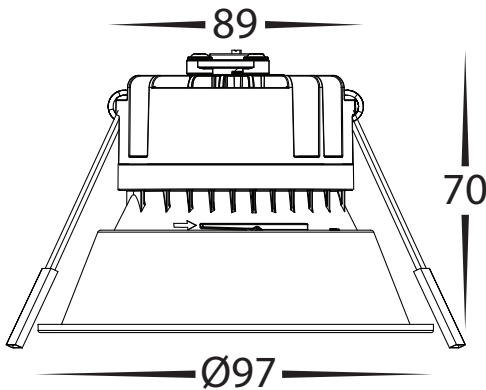

## PRODUCT SPECIFICATIONS

MATERIAL	ALUMINIUM + POLYCARBONATE
COLOUR / FINISH	MATT BLACK   MATT WHITE WITH GOLD INSERT
COLOUR TEMP	1800K - 3000K
LUMEN OUTPUT	685LM
INPUT VOLTAGE	240V (REMOTE DRIVER)
BUILT IN LED	9W LED
DIMMING	DALI
CRI	80+
BEAM ANGLE	90°
TILT	NO
CUT OUT	90MM
IP RATING	IP54
IC-4 RATING	YES (FITTING ONLY)
WARRANTY	5 YEARS REPLACEMENT*

Cut Out Ø90