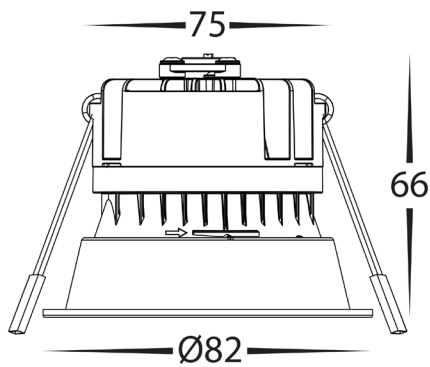

9W DIM TO WARM RECESSED DOWNLIGHTS

PRODUCT SPECIFICATIONS

MATERIAL	ALUMINIUM + POLYCARBONATE
COLOUR / FINISH	MATT BLACK MATT WHITE WITH CHROME INSERT
COLOUR TEMP	1800K - 3000K
LUMEN OUTPUT	685LM
INPUT VOLTAGE	240V (REMOTE DRIVER)
BUILT IN LED	9W LED
DIMMING	DALI
CRI	80+
BEAM ANGLE	90°
TILT	NO
CUT OUT	76MM
IP RATING	IP54
IC-4 RATING	YES (FITTING ONLY)
WARRANTY	5 YEARS REPLACEMENT*

Cut Out Ø76

PHOTOMETRICS

C Plane Distribution Diagram

C Plane	[50%MaxAng.][10%MaxAng.]
— C180.0_360.0 :	93.8 124.9
— C0.0_180.0 :	93.8 124.9
— C90.0_270.0 :	93.6 124.8

BLACK

HCP-81241914	9W LED	1800K - 3000K	685LM
--------------	--------	---------------------	-------