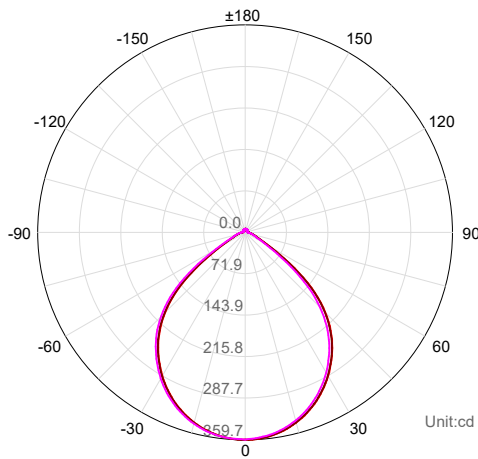

9W DIM TO WARM RECESSED DOWNLIGHTS

PRODUCT SPECIFICATIONS

MATERIAL	ALUMINIUM + POLYCARBONATE
COLOUR / FINISH	MATT BLACK MATT WHITE WITH CHROME INSERT
COLOUR TEMP	1800K - 3000K
LUMEN OUTPUT	685LM
INPUT VOLTAGE	240V (REMOTE DRIVER)
BUILT IN LED	9W LED
DIMMING	DALI
CRI	80+
BEAM ANGLE	90°
TILT	NO
CUT OUT	76MM
IP RATING	IP54
IC-4 RATING	YES (FITTING ONLY)
WARRANTY	5 YEARS REPLACEMENT*

Cut Out Ø76

PHOTOMETRICS

C Plane Distribution Diagram

C Plane	[50%MaxAng.][10%MaxAng.]
— C180.0_360.0 :	93.8 124.9
— C0.0_180.0 :	93.8 124.9
— C90.0_270.0 :	93.6 124.8

BLACK

HCP-81241914	9W LED	1800K - 3000K	685LM
--------------	--------	---------------------	-------