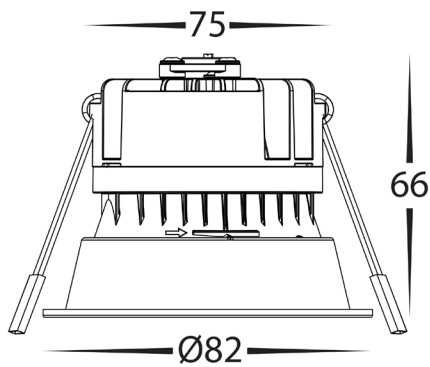

## PRODUCT SPECIFICATIONS

MATERIAL	ALUMINIUM + POLYCARBONATE
COLOUR / FINISH	MATT BLACK   MATT WHITE WITH BLACK INSERT
COLOUR TEMP	1800K - 3000K
LUMEN OUTPUT	685LM
INPUT VOLTAGE	240V (REMOTE DRIVER)
BUILT IN LED	9W LED
DIMMING	DALI
CRI	80+
BEAM ANGLE	90°
TILT	NO
CUT OUT	76MM
IP RATING	IP54
IC-4 RATING	YES (FITTING ONLY)
WARRANTY	5 YEARS REPLACEMENT*

Cut Out Ø76