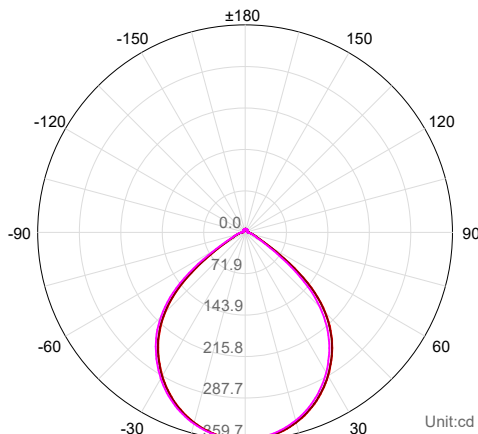

Cut Out Ø76

## PHOTOMETRICS

C Plane Distribution Diagram

C Plane	[50%MaxAng.]	[10%MaxAng.]
— C180.0_360.0 :	93.8	124.9
— C0.0_180.0 :	93.8	124.9
— C90.0_270.0 :	93.6	124.8