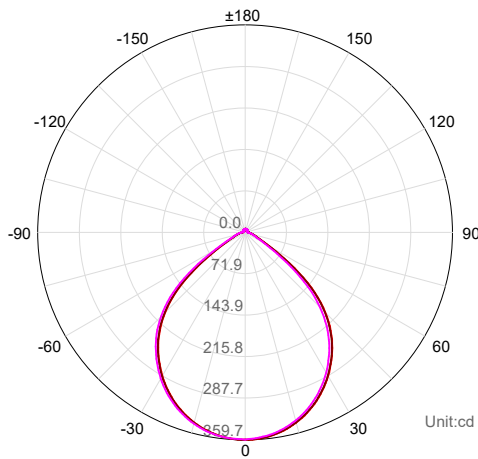

9W TRI COLOUR RECESSED DOWNLIGHTS

PRODUCT SPECIFICATIONS

MATERIAL	ALUMINIUM + POLYCARBONATE
COLOUR / FINISH	MATT BLACK MATT WHITE
COLOUR TEMP	3000K 4000K 5500K (TRI COLOUR)
LUMEN OUTPUT	680LM 795LM 745LM
INPUT VOLTAGE	240V (REMOTE DRIVER)
BUILT IN LED	9W LED
DIMMING	DALI
CRI	80+
BEAM ANGLE	90°
TILT	NO
CUT OUT	90MM
IP RATING	IP54
IC-4 RATING	YES (FITTING ONLY)
WARRANTY	5 YEARS REPLACEMENT*

PHOTOMETRICS

C Plane Distribution Diagram

C Plane	[50%MaxAng.]	[10%MaxAng.]
— C180.0_360.0 :	93.8	124.9
— C0.0_180.0 :	93.8	124.9
— C90.0_270.0 :	93.6	124.8

BLACK			
HCP-81241909	9W LED	3000K 4000K 5500K	680LM 795LM 745LM
WHITE			
HCP-81341909	9W LED	3000K 4000K 5500K	680LM 795LM 745LM