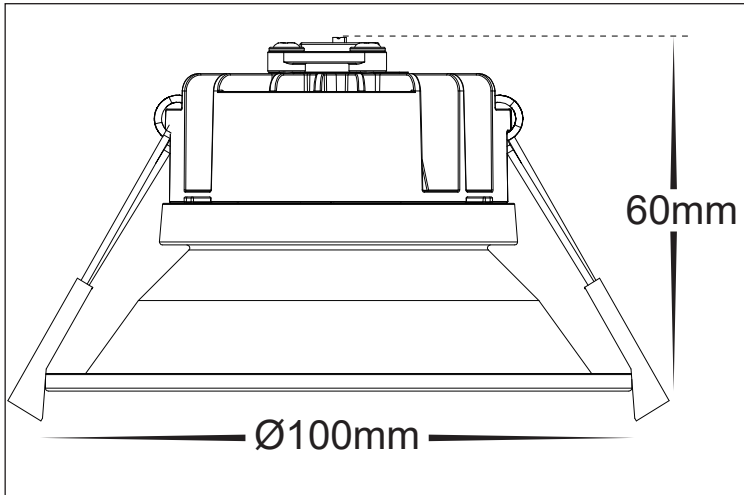

9W TRI COLOUR RECESSED DOWNLIGHTS

PRODUCT SPECIFICATIONS

MATERIAL	ALUMINIUM + POLYCARBONATE
COLOUR / FINISH	MATT BLACK MATT WHITE
COLOUR TEMP	3000K 4000K 5500K (TRI COLOUR)
LUMEN OUTPUT	680LM 795LM 745LM
INPUT VOLTAGE	240V (REMOTE DRIVER)
BUILT IN LED	9W LED
DIMMING	DALI
CRI	80+
BEAM ANGLE	90°
TILT	NO
CUT OUT	90MM
IP RATING	IP54
IC-4 RATING	YES (FITTING ONLY)
WARRANTY	5 YEARS REPLACEMENT*

PHOTOMETRICS

C Plane Distribution Diagram

C Plane	[50%MaxAng.]	[10%MaxAng.]
— C180.0_360.0 :	93.8	124.9
— C0.0_180.0 :	93.8	124.9
— C90.0_270.0 :	93.6	124.8

BLACK			
HCP-81241909	9W LED	3000K 4000K 5500K	680LM 795LM 745LM
WHITE			
HCP-81341909	9W LED	3000K 4000K 5500K	680LM 795LM 745LM