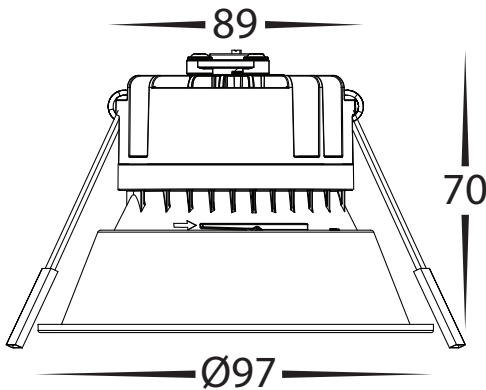

## PRODUCT SPECIFICATIONS

MATERIAL	ALUMINIUM + POLYCARBONATE
COLOUR / FINISH	MATT BLACK   MATT WHITE WITH CHROME INSERT
COLOUR TEMP	3000K   4000K   5500K (TRI COLOUR)
LUMEN OUTPUT	680LM   795LM   745LM
INPUT VOLTAGE	240V (REMOTE DRIVER)
BUILT IN LED	9W LED
DIMMING	DALI
CRI	80+
BEAM ANGLE	90°
TILT	NO
CUT OUT	90MM
IP RATING	IP54
IC-4 RATING	YES (FITTING ONLY)
WARRANTY	5 YEARS REPLACEMENT*

Cut Out Ø90