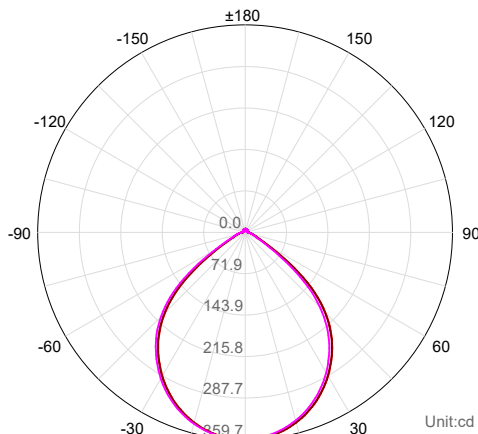

## PRODUCT SPECIFICATIONS

MATERIAL	ALUMINIUM + POLYCARBONATE
COLOUR / FINISH	MATT BLACK   MATT WHITE WITH CHROME INSERT
COLOUR TEMP	3000K   4000K   5500K (TRI COLOUR)
LUMEN OUTPUT	680LM   795LM   745LM
INPUT VOLTAGE	240V (REMOTE DRIVER)
BUILT IN LED	9W LED
DIMMING	DALI
CRI	80+
BEAM ANGLE	90°
TILT	NO
CUT OUT	90MM
IP RATING	IP54
IC-4 RATING	YES (FITTING ONLY)
WARRANTY	5 YEARS REPLACEMENT*

Cut Out Ø90

## PHOTOMETRICS

C Plane Distribution Diagram

C Plane	[50%MaxAng.][10%MaxAng.]
— C180.0_360.0 :	93.8 124.9
— C0.0_180.0 :	93.8 124.9
— C90.0_270.0 :	93.6 124.8

### WHITE

HCP-81341908	9W LED	3000K 4000K 5500K	680LM 795LM 745LM
--------------	--------	-------------------------	-------------------------