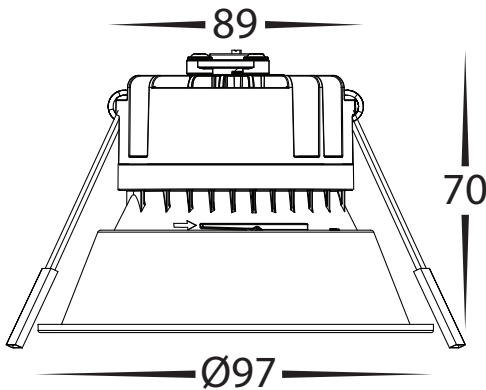

9W TRI COLOUR RECESSED DOWNLIGHTS

PRODUCT SPECIFICATIONS

MATERIAL	ALUMINIUM + POLYCARBONATE
COLOUR / FINISH	MATT BLACK MATT WHITE WITH GOLD INSERT
COLOUR TEMP	3000K 4000K 5500K (TRI COLOUR)
LUMEN OUTPUT	680LM 795LM 745LM
INPUT VOLTAGE	240V (REMOTE DRIVER)
BUILT IN LED	9W LED
DIMMING	DALI
CRI	80+
BEAM ANGLE	90°
TILT	NO
CUT OUT	90MM
IP RATING	IP54
IC-4 RATING	YES (FITTING ONLY)
WARRANTY	5 YEARS REPLACEMENT*

Cut Out Ø90

PHOTOMETRICS

C Plane Distribution Diagram

C Plane	[50%MaxAng.][10%MaxAng.]
— C180.0_360.0 :	93.8 124.9
— C0.0_180.0 :	93.8 124.9
— C90.0_270.0 :	93.6 124.8

BLACK			
HCP-81241907	9W LED	3000K 4000K 5500K	680LM 795LM 745LM
WHITE			
HCP-81341907	9W LED	3000K 4000K 5500K	680LM 795LM 745LM