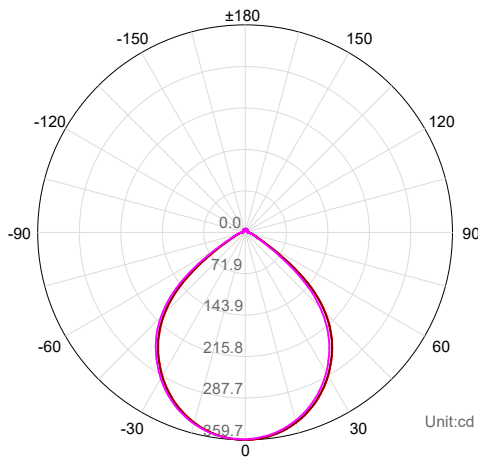

9W TRI COLOUR RECESSED DOWNLIGHTS

PRODUCT SPECIFICATIONS

MATERIAL	ALUMINIUM + POLYCARBONATE
COLOUR / FINISH	MATT BLACK MATT WHITE WITH GOLD INSERT
COLOUR TEMP	3000K 4000K 5500K (TRI COLOUR)
LUMEN OUTPUT	680LM 795LM 745LM
INPUT VOLTAGE	240V (REMOTE DRIVER)
BUILT IN LED	9W LED
DIMMING	DALI
CRI	80+
BEAM ANGLE	90°
TILT	NO
CUT OUT	90MM
IP RATING	IP54
IC-4 RATING	YES (FITTING ONLY)
WARRANTY	5 YEARS REPLACEMENT*

Cut Out Ø90

PHOTOMETRICS

C Plane Distribution Diagram

C Plane	[50%MaxAng.][10%MaxAng.]
— C180.0_360.0 :	93.8 124.9
— C0.0_180.0 :	93.8 124.9
— C90.0_270.0 :	93.6 124.8

BLACK			
HCP-81241907	9W LED	3000K 4000K 5500K	680LM 795LM 745LM
WHITE			
HCP-81341907	9W LED	3000K 4000K 5500K	680LM 795LM 745LM