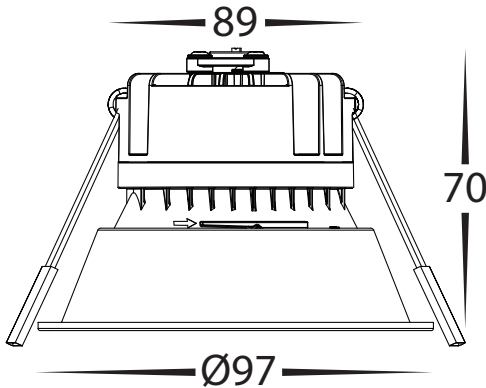

## PRODUCT SPECIFICATIONS

MATERIAL	ALUMINIUM + POLYCARBONATE
COLOUR / FINISH	MATT WHITE WITH WHITE INSERT
COLOUR TEMP	3000K   4000K   5500K (TRI COLOUR)
LUMEN OUTPUT	680LM   795LM   745LM
INPUT VOLTAGE	240V (REMOTE DRIVER)
BUILT IN LED	9W LED
DIMMING	DALI
CRI	80+
BEAM ANGLE	90°
TILT	NO
CUT OUT	90MM
IP RATING	IP54
IC-4 RATING	YES (FITTING ONLY)
WARRANTY	5 YEARS REPLACEMENT*

Cut Out Ø90

## WHITE

HCP-81341906	9W LED	3000K 4000K 5500K	680LM 795LM 745LM
--------------	--------	-------------------------	-------------------------