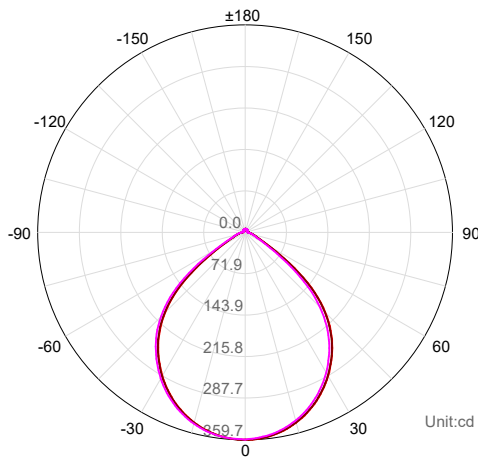

## PRODUCT SPECIFICATIONS

MATERIAL	ALUMINIUM + POLYCARBONATE
COLOUR / FINISH	MATT WHITE WITH WHITE INSERT
COLOUR TEMP	3000K   4000K   5500K (TRI COLOUR)
LUMEN OUTPUT	680LM   795LM   745LM
INPUT VOLTAGE	240V (REMOTE DRIVER)
BUILT IN LED	9W LED
DIMMING	DALI
CRI	80+
BEAM ANGLE	90°
TILT	NO
CUT OUT	90MM
IP RATING	IP54
IC-4 RATING	YES (FITTING ONLY)
WARRANTY	5 YEARS REPLACEMENT*

Cut Out Ø90

## PHOTOMETRICS

C Plane Distribution Diagram

C Plane	[50%MaxAng.]	[10%MaxAng.]
— C180.0_360.0 :	93.8	124.9
— C0.0_180.0 :	93.8	124.9
— C90.0_270.0 :	93.6	124.8

## WHITE

HCP-81341906	9W LED	3000K 4000K 5500K	680LM 795LM 745LM
--------------	--------	-------------------------	-------------------------