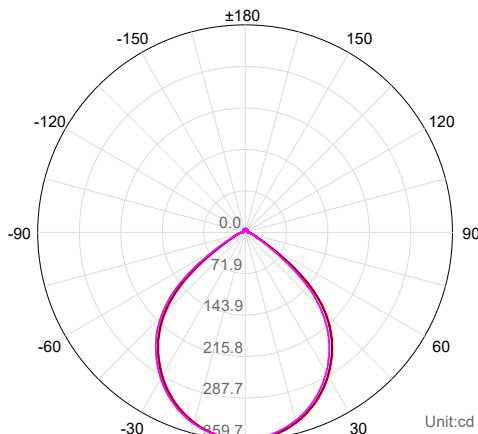

9W TRI COLOUR RECESSED DOWNLIGHTS

PRODUCT SPECIFICATIONS

MATERIAL	ALUMINIUM + POLYCARBONATE
COLOUR / FINISH	MATT BLACK MATT WHITE WITH BLACK INSERT
COLOUR TEMP	3000K 4000K 5500K (TRI COLOUR)
LUMEN OUTPUT	680LM 795LM 745LM
INPUT VOLTAGE	240V (REMOTE DRIVER)
BUILT IN LED	9W LED
DIMMING	DALI
CRI	80+
BEAM ANGLE	90°
TILT	NO
CUT OUT	90MM
IP RATING	IP54
IC-4 RATING	YES (FITTING ONLY)
WARRANTY	5 YEARS REPLACEMENT*

Cut Out Ø90

PHOTOMETRICS

C Plane Distribution Diagram

C Plane	[50%MaxAng.]	[10%MaxAng.]
— C180.0_360.0 :	93.8	124.9
— C0.0_180.0 :	93.8	124.9
— C90.0_270.0 :	93.6	124.8

BLACK

HCP-81241905	9W LED	3000K 4000K 5500K	680LM 795LM 745LM
--------------	--------	-------------------------	-------------------------

WHITE

HCP-81341905	9W LED	3000K 4000K 5500K	680LM 795LM 745LM
--------------	--------	-------------------------	-------------------------