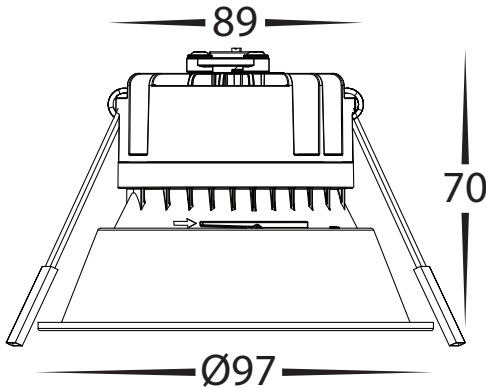

9W TRI COLOUR RECESSED DOWNLIGHTS

PRODUCT SPECIFICATIONS

MATERIAL	ALUMINIUM + POLYCARBONATE
COLOUR / FINISH	MATT BLACK MATT WHITE WITH BLACK INSERT
COLOUR TEMP	3000K 4000K 5500K (TRI COLOUR)
LUMEN OUTPUT	680LM 795LM 745LM
INPUT VOLTAGE	240V (REMOTE DRIVER)
BUILT IN LED	9W LED
DIMMING	DALI
CRI	80+
BEAM ANGLE	90°
TILT	NO
CUT OUT	90MM
IP RATING	IP54
IC-4 RATING	YES (FITTING ONLY)
WARRANTY	5 YEARS REPLACEMENT*

Cut Out Ø90

PHOTOMETRICS

C Plane Distribution Diagram

C Plane	[50%MaxAng.]	[10%MaxAng.]
— C180.0_360.0 :	93.8	124.9
— C0.0_180.0 :	93.8	124.9
— C90.0_270.0 :	93.6	124.8

BLACK

HCP-81241905	9W LED	3000K 4000K 5500K	680LM 795LM 745LM
--------------	--------	-------------------------	-------------------------

WHITE

HCP-81341905	9W LED	3000K 4000K 5500K	680LM 795LM 745LM
--------------	--------	-------------------------	-------------------------