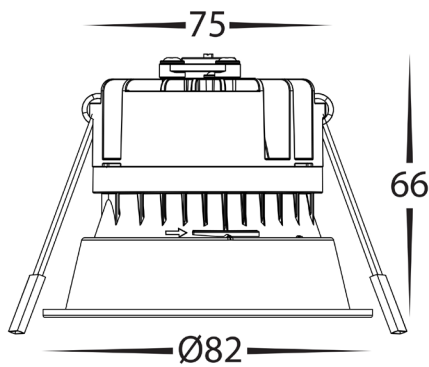

9W TRI COLOUR RECESSED DOWNLIGHTS

PRODUCT SPECIFICATIONS

MATERIAL	ALUMINIUM + POLYCARBONATE
COLOUR / FINISH	MATT BLACK MATT WHITE WITH CHROME INSERT
COLOUR TEMP	3000K 4000K 5500K (TRI COLOUR)
LUMEN OUTPUT	680LM 795LM 745LM
INPUT VOLTAGE	240V (REMOTE DRIVER)
BUILT IN LED	9W LED
DIMMING	DALI
CRI	80+
BEAM ANGLE	90°
TILT	NO
CUT OUT	76MM
IP RATING	IP54
IC-4 RATING	YES (FITTING ONLY)
WARRANTY	5 YEARS REPLACEMENT*

Cut Out Ø76

PHOTOMETRICS

C Plane Distribution Diagram

C Plane	[50%MaxAng.]	[10%MaxAng.]
— C180.0_360.0 :	93.8	124.9
— C0.0_180.0 :	93.8	124.9
— C90.0_270.0 :	93.6	124.8

BLACK

HCP-81241904	9W LED	3000K 4000K 5500K	680LM 795LM 745LM
--------------	--------	-------------------------	-------------------------

WHITE

HCP-81341904	9W LED	3000K 4000K 5500K	680LM 795LM 745LM
--------------	--------	-------------------------	-------------------------