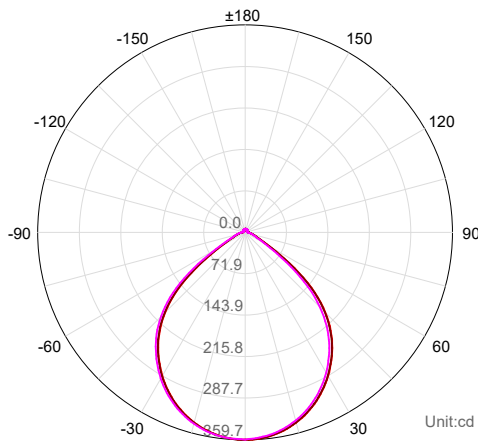

9W TRI COLOUR RECESSED DOWNLIGHTS

PRODUCT SPECIFICATIONS

MATERIAL	ALUMINIUM + POLYCARBONATE
COLOUR / FINISH	MATT BLACK MATT WHITE WITH CHROME INSERT
COLOUR TEMP	3000K 4000K 5500K (TRI COLOUR)
LUMEN OUTPUT	680LM 795LM 745LM
INPUT VOLTAGE	240V (REMOTE DRIVER)
BUILT IN LED	9W LED
DIMMING	DALI
CRI	80+
BEAM ANGLE	90°
TILT	NO
CUT OUT	76MM
IP RATING	IP54
IC-4 RATING	YES (FITTING ONLY)
WARRANTY	5 YEARS REPLACEMENT*

Cut Out Ø76

PHOTOMETRICS

C Plane Distribution Diagram

C Plane	[50%MaxAng.]	[10%MaxAng.]
— C180.0_360.0 :	93.8	124.9
— C0.0_180.0 :	93.8	124.9
— C90.0_270.0 :	93.6	124.8

BLACK

HCP-81241904	9W LED	3000K 4000K 5500K	680LM 795LM 745LM
--------------	--------	-------------------------	-------------------------

WHITE

HCP-81341904	9W LED	3000K 4000K 5500K	680LM 795LM 745LM
--------------	--------	-------------------------	-------------------------