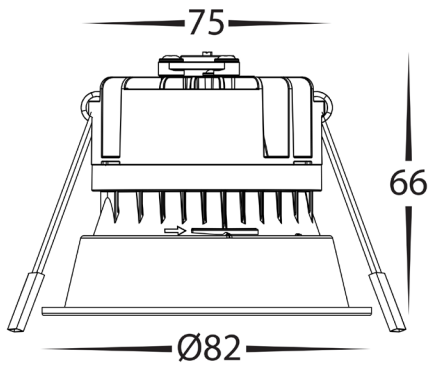

## PRODUCT SPECIFICATIONS

MATERIAL	ALUMINIUM + POLYCARBONATE
COLOUR / FINISH	MATT BLACK   MATT WHITE WITH GOLD INSERT
COLOUR TEMP	3000K   4000K   5500K (TRI COLOUR)
LUMEN OUTPUT	680LM   795LM   745LM
INPUT VOLTAGE	240V (REMOTE DRIVER)
BUILT IN LED	9W LED
DIMMING	DALI
CRI	80+
BEAM ANGLE	90°
TILT	NO
CUT OUT	76MM
IP RATING	IP54
IC-4 RATING	YES (FITTING ONLY)
WARRANTY	5 YEARS REPLACEMENT*

Cut Out Ø76