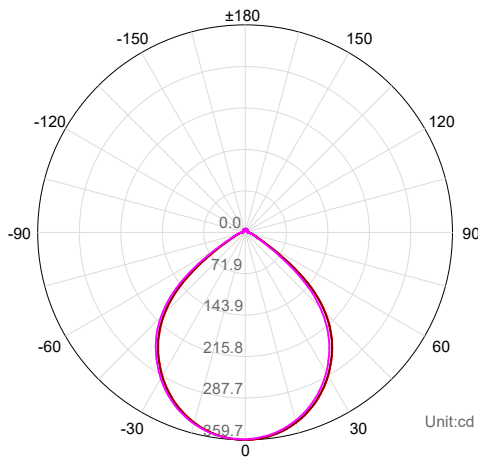

## PRODUCT SPECIFICATIONS

MATERIAL	ALUMINIUM + POLYCARBONATE
COLOUR / FINISH	MATT BLACK   MATT WHITE WITH GOLD INSERT
COLOUR TEMP	3000K   4000K   5500K (TRI COLOUR)
LUMEN OUTPUT	680LM   795LM   745LM
INPUT VOLTAGE	240V (REMOTE DRIVER)
BUILT IN LED	9W LED
DIMMING	DALI
CRI	80+
BEAM ANGLE	90°
TILT	NO
CUT OUT	76MM
IP RATING	IP54
IC-4 RATING	YES (FITTING ONLY)
WARRANTY	5 YEARS REPLACEMENT*

Cut Out Ø76

## PHOTOMETRICS

### C Plane Distribution Diagram

C Plane	[50%MaxAng.][10%MaxAng.]
— C180.0_360.0 :	93.8 124.9
— C0.0_180.0 :	93.8 124.9
— C90.0_270.0 :	93.6 124.8

BLACK			
HCP-81241903	9W LED	3000K 4000K 5500K	680LM 795LM 745LM
WHITE			
HCP-81341903	9W LED	3000K 4000K 5500K	680LM 795LM 745LM