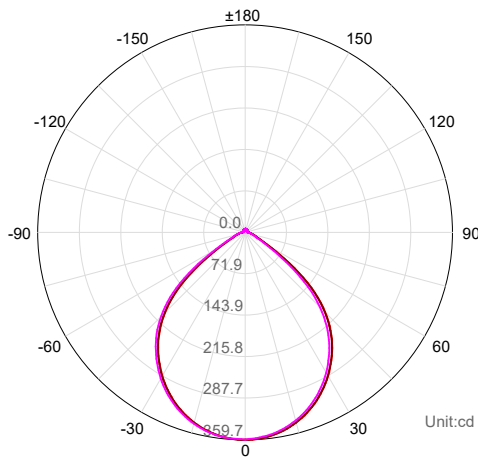

## PRODUCT SPECIFICATIONS

MATERIAL	ALUMINIUM + POLYCARBONATE
COLOUR / FINISH	MATT WHITE WITH WHITE INSERT
COLOUR TEMP	3000K   4000K   5500K (TRI COLOUR)
LUMEN OUTPUT	680LM   795LM   745LM
INPUT VOLTAGE	240V (REMOTE DRIVER)
BUILT IN LED	9W LED
DIMMING	DALI
CRI	80+
BEAM ANGLE	90°
TILT	NO
CUT OUT	90MM
IP RATING	IP54
IC-4 RATING	YES (FITTING ONLY)
WARRANTY	5 YEARS REPLACEMENT*

Cut Out Ø76

## PHOTOMETRICS

### C Plane Distribution Diagram

C Plane	[50%MaxAng.]	[10%MaxAng.]
C180.0_360.0 :	93.8	124.9
C0.0_180.0 :	93.8	124.9
C90.0_270.0 :	93.6	124.8