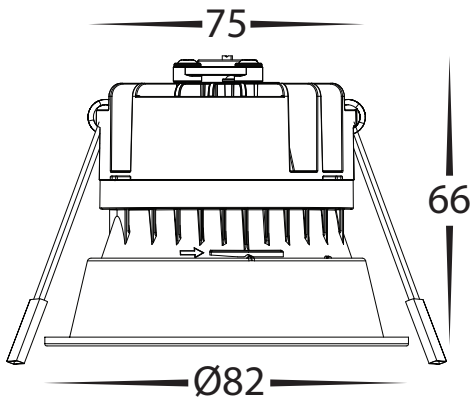

## PRODUCT SPECIFICATIONS

MATERIAL	ALUMINIUM + POLYCARBONATE
COLOUR / FINISH	MATT WHITE WITH WHITE INSERT
COLOUR TEMP	3000K   4000K   5500K (TRI COLOUR)
LUMEN OUTPUT	680LM   795LM   745LM
INPUT VOLTAGE	240V (REMOTE DRIVER)
BUILT IN LED	9W LED
DIMMING	DALI
CRI	80+
BEAM ANGLE	90°
TILT	NO
CUT OUT	90MM
IP RATING	IP54
IC-4 RATING	YES (FITTING ONLY)
WARRANTY	5 YEARS REPLACEMENT*

Cut Out Ø76