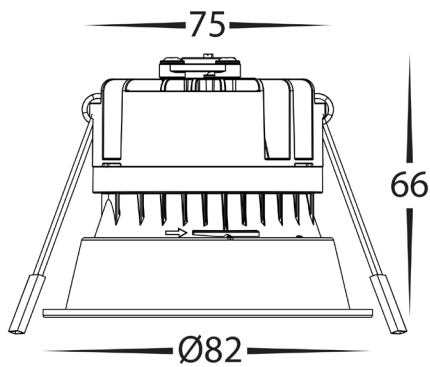

9W TRI COLOUR RECESSED DOWNLIGHTS

PRODUCT SPECIFICATIONS

MATERIAL	ALUMINIUM + POLYCARBONATE
COLOUR / FINISH	MATT BLACK MATT WHITE WITH BLACK INSERT
COLOUR TEMP	3000K 4000K 5500K (TRI COLOUR)
LUMEN OUTPUT	680LM 795LM 745LM
INPUT VOLTAGE	240V (REMOTE DRIVER)
BUILT IN LED	9W LED
DIMMING	DALI
CRI	80+
BEAM ANGLE	90°
TILT	NO
CUT OUT	76MM
IP RATING	IP54
IC-4 RATING	YES (FITTING ONLY)
WARRANTY	5 YEARS REPLACEMENT*

Cut Out Ø76

PHOTOMETRICS

C Plane Distribution Diagram

C Plane	[50%MaxAng.][10%MaxAng.]
— C180.0_360.0 :	93.8 124.9
— C0.0_180.0 :	93.8 124.9
— C90.0_270.0 :	93.6 124.8

BLACK			
HCP-81241901	9W LED	3000K 4000K 5500K	680LM 795LM 745LM
WHITE			
HCP-81341901	9W LED	3000K 4000K 5500K	680LM 795LM 745LM