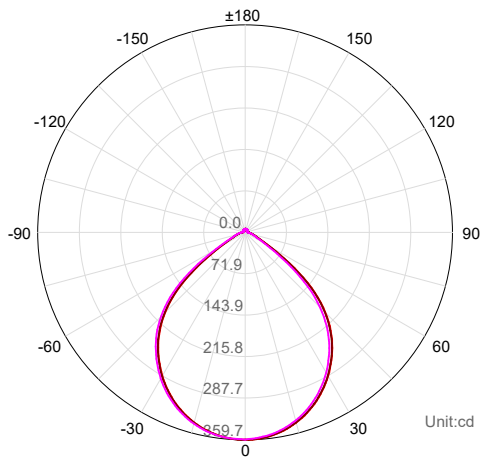

9W TRI COLOUR RECESSED DOWNLIGHTS

PRODUCT SPECIFICATIONS

MATERIAL	ALUMINIUM + POLYCARBONATE
COLOUR / FINISH	MATT BLACK MATT WHITE WITH BLACK INSERT
COLOUR TEMP	3000K 4000K 5500K (TRI COLOUR)
LUMEN OUTPUT	680LM 795LM 745LM
INPUT VOLTAGE	240V (REMOTE DRIVER)
BUILT IN LED	9W LED
DIMMING	DALI
CRI	80+
BEAM ANGLE	90°
TILT	NO
CUT OUT	76MM
IP RATING	IP54
IC-4 RATING	YES (FITTING ONLY)
WARRANTY	5 YEARS REPLACEMENT*

Cut Out Ø76

PHOTOMETRICS

C Plane Distribution Diagram

C Plane	[50%MaxAng.][10%MaxAng.]
— C180.0_360.0 :	93.8 124.9
— C0.0_180.0 :	93.8 124.9
— C90.0_270.0 :	93.6 124.8

BLACK			
HCP-81241901	9W LED	3000K 4000K 5500K	680LM 795LM 745LM
WHITE			
HCP-81341901	9W LED	3000K 4000K 5500K	680LM 795LM 745LM