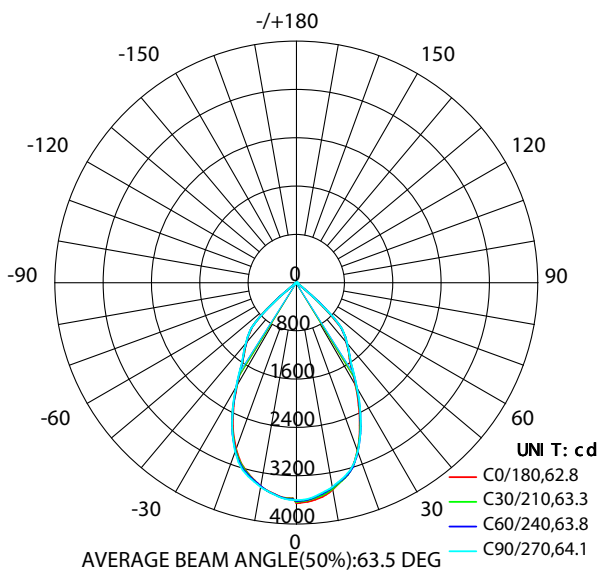

## PRODUCT SPECIFICATIONS

|                 |   |
|-----------------|---|
| MATERIAL        | ALUMINIUM OR 316 STAINLESS STEEL          |
| COLOUR / FINISH | MATT WHITE   MATT WHITE   STAINLESS STEEL |
| COLOUR TEMP     | 3000K   4000K   5500K (TRI COLOUR)        |
| LUMEN OUTPUT    | 4100LM   4200LM   4150LM                  |
| INPUT VOLTAGE   | 240V (REMOTE DRIVER)                      |
| BUILT IN LED    | 38W LED                                   |
| DIMMING         | TRIAC OR DALI                             |
| CRI             | 90+                                       |
| BEAM ANGLE      | 60°                                       |
| TILT            | NO  |
| CUT OUT         | 210MM                                     |
| IP RATING       | IP65 - FITTING   IP20 - DRIVER            |
| IC-4 RATING     | YES                                       |
| WARRANTY        | 5 YEARS REPLACEMENT*                      |

Cut Out = Ø210mm

## PHOTOMETRICS