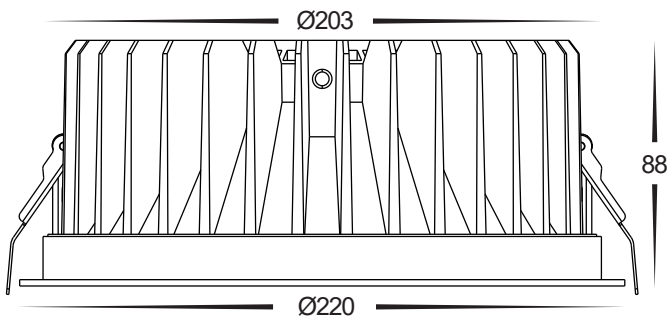

## PRODUCT SPECIFICATIONS

|                 |   |
|-----------------|---|
| MATERIAL        | ALUMINIUM OR 316 STAINLESS STEEL          |
| COLOUR / FINISH | MATT WHITE   MATT WHITE   STAINLESS STEEL |
| COLOUR TEMP     | 3000K   4000K   5500K (TRI COLOUR)        |
| LUMEN OUTPUT    | 4100LM   4200LM   4150LM                  |
| INPUT VOLTAGE   | 240V (REMOTE DRIVER)                      |
| BUILT IN LED    | 38W LED                                   |
| DIMMING         | TRIAC OR DALI                             |
| CRI             | 90+                                       |
| BEAM ANGLE      | 60°                                       |
| TILT            | NO  |
| CUT OUT         | 210MM                                     |
| IP RATING       | IP65 - FITTING   IP20 - DRIVER            |
| IC-4 RATING     | YES                                       |
| WARRANTY        | 5 YEARS REPLACEMENT*                      |

Cut Out = Ø210mm