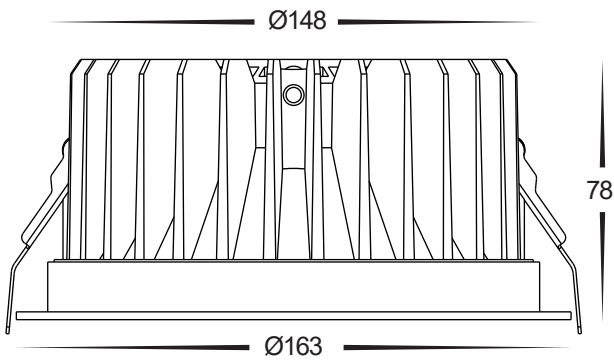

28W DIMMABLE RECESSED DOWNLIGHTS

PRODUCT SPECIFICATIONS

MATERIAL	ALUMINIUM OR 316 STAINLESS STEEL
COLOUR / FINISH	MATT WHITE MATT WHITE STAINLESS STEEL
COLOUR TEMP	3000K 4000K 5500K (TRI COLOUR)
LUMEN OUTPUT	3100LM 3200LM 3150LM
INPUT VOLTAGE	240V (REMOTE DRIVER)
BUILT IN LED	28W LED
DIMMING	TRIAC OR DALI
CRI	90+
BEAM ANGLE	60°
TILT	NO
CUT OUT	150MM
IP RATING	IP65 - FITTING IP20 - DRIVER
IC-4 RATING	YES
UGR RATING	<20
WARRANTY	5 YEARS REPLACEMENT*

Cut Out = Ø150mm

PHOTOMETRICS

316 STAINLESS STEEL

HCP-81122128 (TRIAC DIMMING)	28W LED	3000K 4000K 5500K	3100LM 3200LM 3150LM
HCP-81142128 (DALI DIMMING)	28W LED	3000K 4000K 5500K	3100LM 3200LM 3150LM

ALUMINIUM BLACK

HCP-81222128 (TRIAC DIMMING)	28W LED	3000K 4000K 5500K	3100LM 3200LM 3150LM
HCP-81242128 (DALI DIMMING)	28W LED	3000K 4000K 5500K	3100LM 3200LM 3150LM

ALUMINIUM WHITE

HCP-81322128 (TRIAC DIMMING)	28W LED	3000K 4000K 5500K	3100LM 3200LM 3150LM
HCP-81342128 (DALI DIMMING)	28W LED	3000K 4000K 5500K	3100LM 3200LM 3150LM