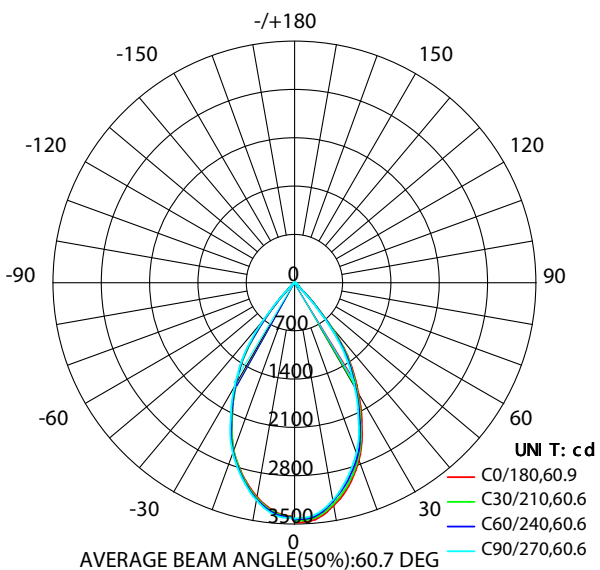

28W DIMMABLE RECESSED DOWNLIGHTS

PRODUCT SPECIFICATIONS

MATERIAL	ALUMINIUM OR 316 STAINLESS STEEL
COLOUR / FINISH	MATT WHITE MATT WHITE STAINLESS STEEL
COLOUR TEMP	3000K 4000K 5500K (TRI COLOUR)
LUMEN OUTPUT	3100LM 3200LM 3150LM
INPUT VOLTAGE	240V (REMOTE DRIVER)
BUILT IN LED	28W LED
DIMMING	TRIAC OR DALI
CRI	90+
BEAM ANGLE	60°
TILT	NO
CUT OUT	150MM
IP RATING	IP65 - FITTING IP20 - DRIVER
IC-4 RATING	YES
UGR RATING	<20
WARRANTY	5 YEARS REPLACEMENT*

Cut Out = Ø150mm

PHOTOMETRICS

316 STAINLESS STEEL

HCP-81122128 (TRIAC DIMMING)	28W LED	3000K 4000K 5500K	3100LM 3200LM 3150LM
HCP-81142128 (DALI DIMMING)	28W LED	3000K 4000K 5500K	3100LM 3200LM 3150LM

ALUMINIUM BLACK