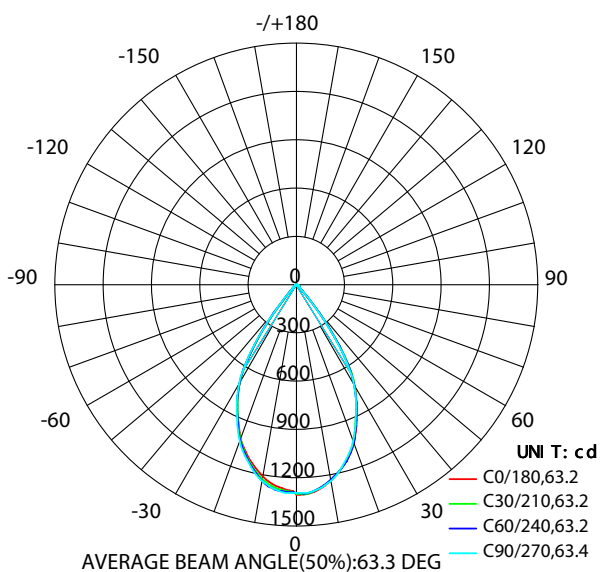

18W DIMMABLE RECESSED DOWNLIGHTS

PRODUCT SPECIFICATIONS

MATERIAL	ALUMINIUM OR 316 STAINLESS STEEL
COLOUR / FINISH	MATT WHITE MATT WHITE STAINLESS STEEL
COLOUR TEMP	3000K 4000K 5500K (TRI COLOUR)
LUMEN OUTPUT	1700LM 1800LM 1750LM
INPUT VOLTAGE	240V (REMOTE DRIVER)
BUILT IN LED	18W LED
DIMMING	TRIAC OR DALI
CRI	90+
BEAM ANGLE	60°
TILT	NO
CUT OUT	115MM
IP RATING	IP65 - FITTING IP20 - DRIVER
IC-4 RATING	YES
WARRANTY	5 YEARS REPLACEMENT*

Cut Out = Ø115mm

PHOTOMETRICS

316 STAINLESS STEEL

HCP-81122118 (TRIAC DIMMING)	18W LED	3000K 4000K 5500K	1700LM 1800LM 1750LM
HCP-81142118 (DALI DIMMING)	18W LED	3000K 4000K 5500K	1700LM 1800LM 1750LM

ALUMINIUM BLACK