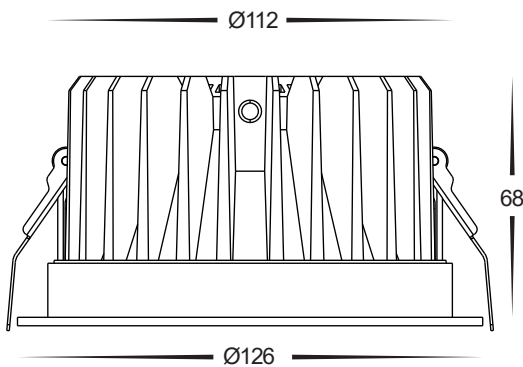

18W DIMMABLE RECESSED DOWNLIGHTS

PRODUCT SPECIFICATIONS

MATERIAL	ALUMINIUM OR 316 STAINLESS STEEL
COLOUR / FINISH	MATT WHITE MATT WHITE STAINLESS STEEL
COLOUR TEMP	3000K 4000K 5500K (TRI COLOUR)
LUMEN OUTPUT	1700LM 1800LM 1750LM
INPUT VOLTAGE	240V (REMOTE DRIVER)
BUILT IN LED	18W LED
DIMMING	TRIAC OR DALI
CRI	90+
BEAM ANGLE	60°
TILT	NO
CUT OUT	115MM
IP RATING	IP65 - FITTING IP20 - DRIVER
IC-4 RATING	YES
WARRANTY	5 YEARS REPLACEMENT*

Cut Out = Ø115mm

PHOTOMETRICS

316 STAINLESS STEEL

HCP-81122118 (TRIAC DIMMING)	18W LED	3000K 4000K 5500K	1700LM 1800LM 1750LM
HCP-81142118 (DALI DIMMING)	18W LED	3000K 4000K 5500K	1700LM 1800LM 1750LM

ALUMINIUM BLACK