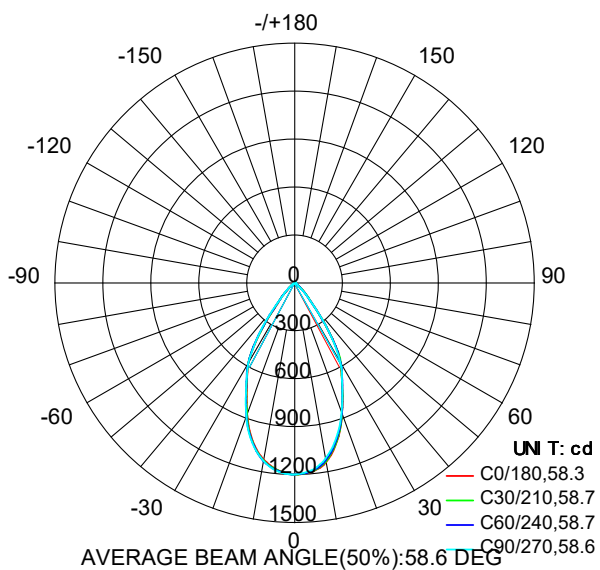

12W DIMMABLE RECESSED DOWNLIGHTS

PRODUCT SPECIFICATIONS

MATERIAL	ALUMINIUM OR 316 STAINLESS STEEL
COLOUR / FINISH	MATT WHITE MATT BLACK STAINLESS STEEL
COLOUR TEMP	3000K 4000K 5500K (TRI COLOUR)
LUMEN OUTPUT	1100LM 1200LM 1150LM
INPUT VOLTAGE	240V (REMOTE DRIVER)
BUILT IN LED	12W LED
DIMMING	TRIAC OR DALI
CRI	90+
BEAM ANGLE	60°
TILT	NO
CUT OUT	95MM
IP RATING	IP65 - FITTING IP20 - DRIVER
IC-4 RATING	YES
WARRANTY	5 YEARS REPLACEMENT*

Cut Out = Ø95mm

PHOTOMETRICS

316 STAINLESS STEEL

HCP-81122112 (TRIAC DIMMING)	12W LED	3000K 4000K 5500K	1100LM 1200LM 1150LM
HCP-81142112 (DALI DIMMING)	12W LED	3000K 4000K 5500K	1100LM 1200LM 1150LM

ALUMINIUM BLACK