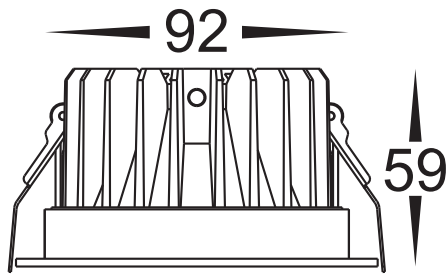

12W DIMMABLE RECESSED DOWNLIGHTS

PRODUCT SPECIFICATIONS

MATERIAL	ALUMINIUM OR 316 STAINLESS STEEL
COLOUR / FINISH	MATT WHITE MATT BLACK STAINLESS STEEL
COLOUR TEMP	3000K 4000K 5500K (TRI COLOUR)
LUMEN OUTPUT	1100LM 1200LM 1150LM
INPUT VOLTAGE	240V (REMOTE DRIVER)
BUILT IN LED	12W LED
DIMMING	TRIAC OR DALI
CRI	90+
BEAM ANGLE	60°
TILT	NO
CUT OUT	95MM
IP RATING	IP65 - FITTING IP20 - DRIVER
IC-4 RATING	YES
WARRANTY	5 YEARS REPLACEMENT*

Cut Out = Ø95mm

PHOTOMETRICS

316 STAINLESS STEEL

HCP-81122112 (TRIAC DIMMING)	12W LED	3000K 4000K 5500K	1100LM 1200LM 1150LM
HCP-81142112 (DALI DIMMING)	12W LED	3000K 4000K 5500K	1100LM 1200LM 1150LM

ALUMINIUM BLACK