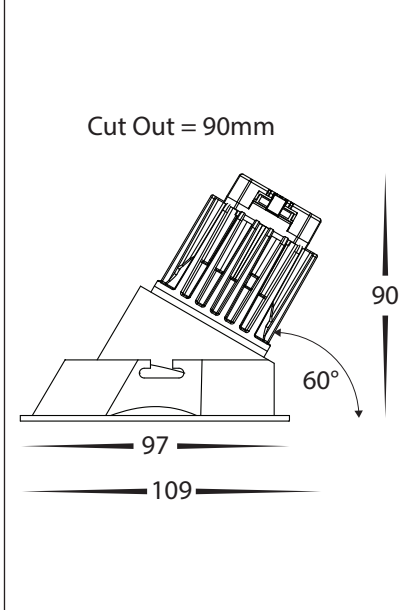

HCP-80090-15	15°
HCP-80090-28	28°
HCP-80090-40	40°

PHOTOMETRICS

OTHER IMAGES

DIMENSIONS

ADDRESS: 8/133 Beauchamp Road, Matraville, N.S.W., 2036

Web: www.havitcommercial.com.au
 Email: sales@havitcommercial.com.au
 Phone: 02 9381 8383