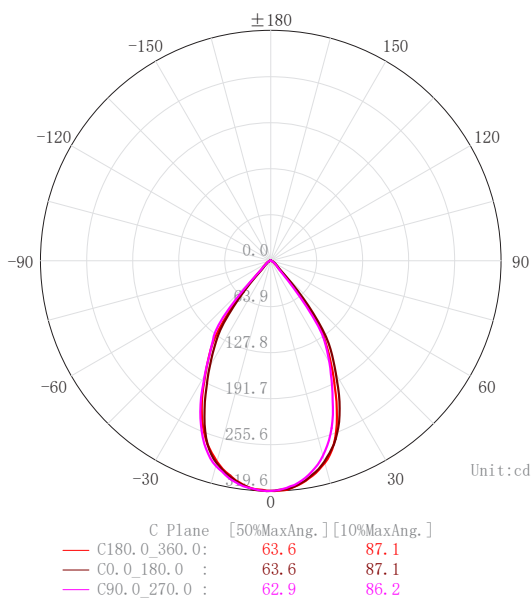

PHOTOMETRICS