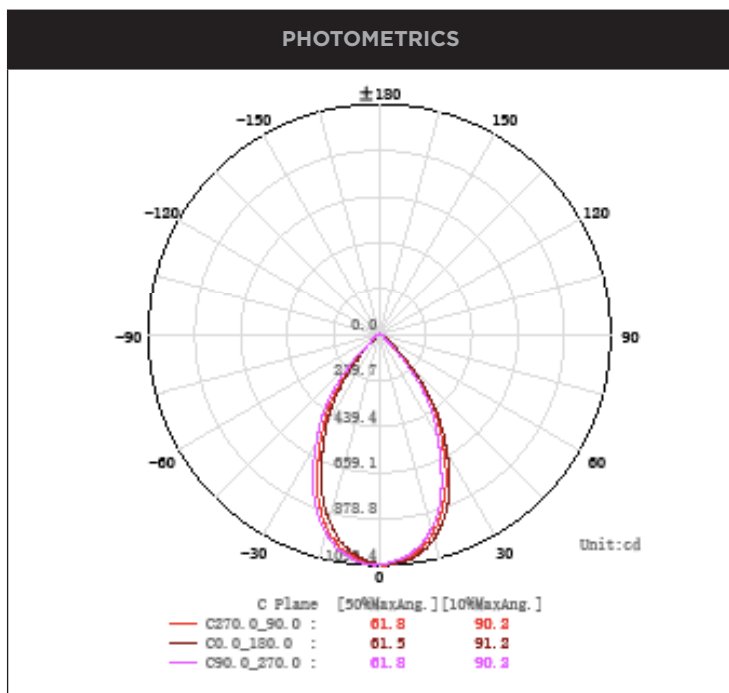

PRODUCT DETAILS	
MATERIAL	ALUMINIUM + PC
COLOUR / FINISH	TEXTURED MATT BLACK OR WHITE
COLOUR TEMP.	2700K | 3000K | 4000K | 5000K | 5700K
INPUT VOLTAGE	240V AC (REMOTE DRIVER WITH FLEX AND PLUG)
LAMP BASE	17W BUILT IN LED
DIMMING	TRIAC OR DALI
CRI:	90+
BEAM ANGLE	60°
TILT	20°
CUT OUT	90MM
IC-4 RATING	YES
IP RATING	IP44
WARRANTY	5 YEARS REPLACEMENT

ALUMINIUM BLACK		
HCP-81220917 (Triac Dimmable)	2700K	1191LM
	3000K	1202LM
	4000K	1297LM
HCP-81240917 (Dali Dimmable)	5000K	1365LM
	5700K	1397LM

ALUMINIUM WHITE		
HCP-81320917 (Triac Dimmable)	2700K	1191LM
	3000K	1202LM
	4000K	1297LM
HCP-81340917 (Dali Dimmable)	5000K	1365LM
	5700K	1397LM

OPTIONAL REFLECTORS		
	80090-15	15°
	80090-28	28°
	80090-40	40°