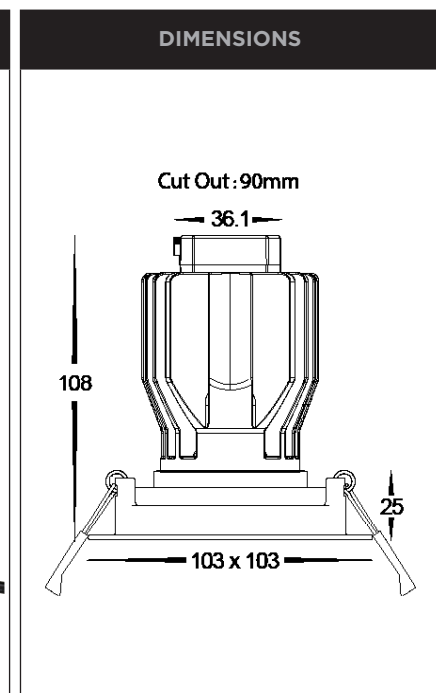

PRODUCT DETAILS	
MATERIAL	ALUMINIUM + PC
COLOUR / FINISH	TEXTURED MATT BLACK OR WHITE
COLOUR TEMP.	2700K | 3000K | 4000K | 5000K | 5700K
INPUT VOLTAGE	240V AC (REMOTE DRIVER WITH FLEX AND PLUG)
LAMP BASE	17W BUILT IN LED
DIMMING	TRIAC OR DALI
CRI:	90+
BEAM ANGLE	60°
TILT	20°
CUT OUT	90MM
IC-4 RATING	YES
IP RATING	IP44
WARRANTY	5 YEARS REPLACEMENT

ALUMINIUM BLACK		
HCP-81220917 (Triac Dimmable)	2700K	1191LM
	3000K	1202LM
	4000K	1297LM
HCP-81240917 (Dali Dimmable)	5000K	1365LM
	5700K	1397LM

ALUMINIUM WHITE		
HCP-81320917 (Triac Dimmable)	2700K	1191LM
	3000K	1202LM
	4000K	1297LM
HCP-81340917 (Dali Dimmable)	5000K	1365LM
	5700K	1397LM

OPTIONAL REFLECTORS		
	80090-15	15°
	80090-28	28°
	80090-40	40°