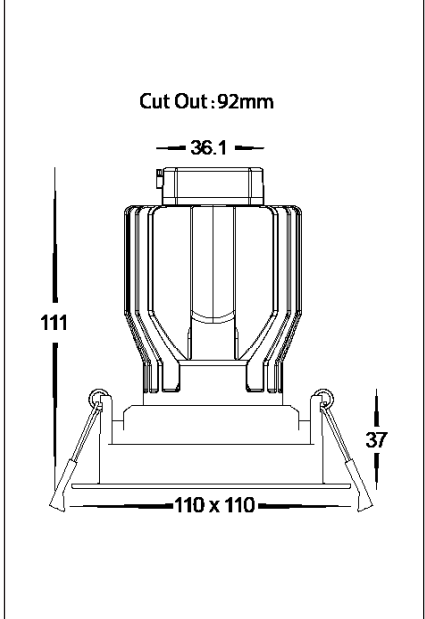

DIMENSIONS

ADDRESS: 8/133 Beauchamp Road, Matraville, N.S.W., 2036

Web: www.havitcommercial.com.au
Email: sales@havitcommercial.com.au
Phone: 02 9381 8383