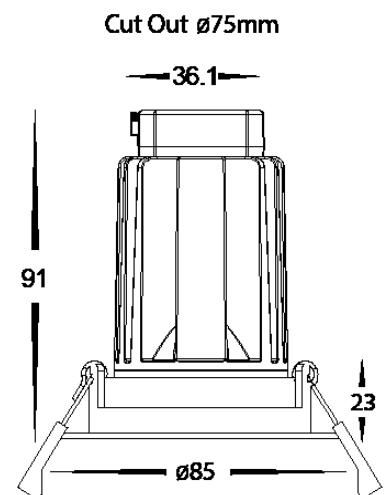

OPTIONAL REFLECTORS

	80090-15	15°
	80090-28	28°
	80090-40	40°

PHOTOMETRICS

OTHER IMAGES

DIMENSIONS

ADDRESS: 8/133 Beauchamp Road, Matraville, N.S.W., 2036

Web: www.havitcommercial.com.au
 Email: sales@havitcommercial.com.au
 Phone: 02 9381 8383