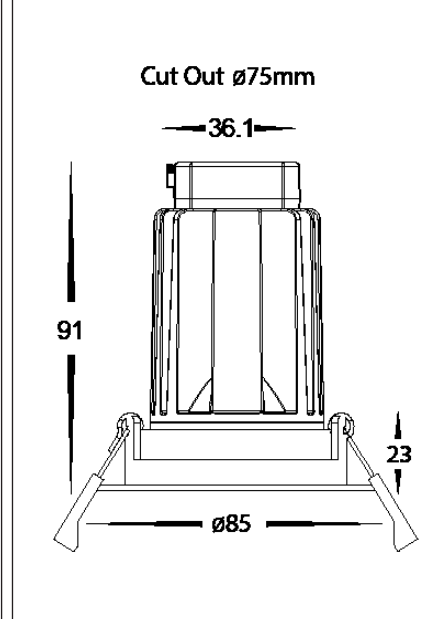

OPTIONAL REFLECTORS

	80090-15	15°
	80090-28	28°
	80090-40	40°

PHOTOMETRICS

OTHER IMAGES

DIMENSIONS

ADDRESS: 8/133 Beauchamp Road, Matraville, N.S.W., 2036

Web: www.havitcommercial.com.au
 Email: sales@havitcommercial.com.au
 Phone: 02 9381 8383