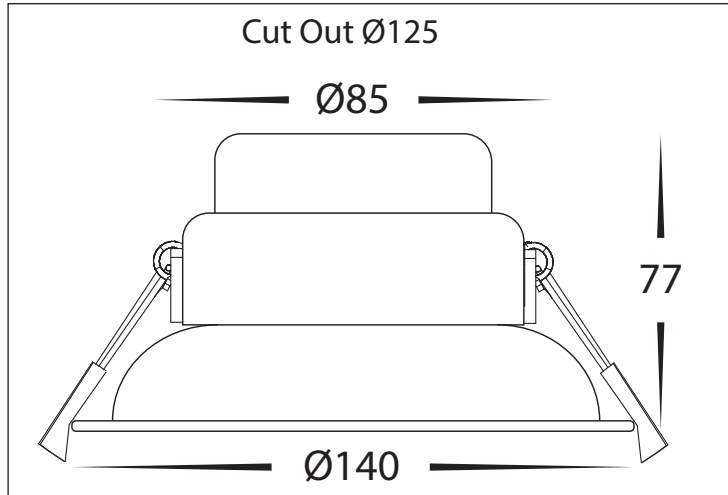

## PRODUCT SPECIFICATIONS

MATERIAL	ALUMINIUM
COLOUR / FINISH	MATT WHITE   MATT BLACK
COLOUR TEMP	2700K   3000K   4000K   5000K   5700K
LUMEN OUTPUT	1150LM   1154LM   1221LM   1235LM   1231LM
INPUT VOLTAGE	240V (REMOTE DRIVER)
BUILT IN LED	24W LED
DIMMING	TRIAC
CRI	90+
BEAM ANGLE	60°
TILT	NO
CUT OUT	125MM
IP RATING	IP20
IC-4 RATING	YES (FITTING ONLY)
WARRANTY	5 YEARS REPLACEMENT*

Cut Out Ø125

Ø85

77

Ø140