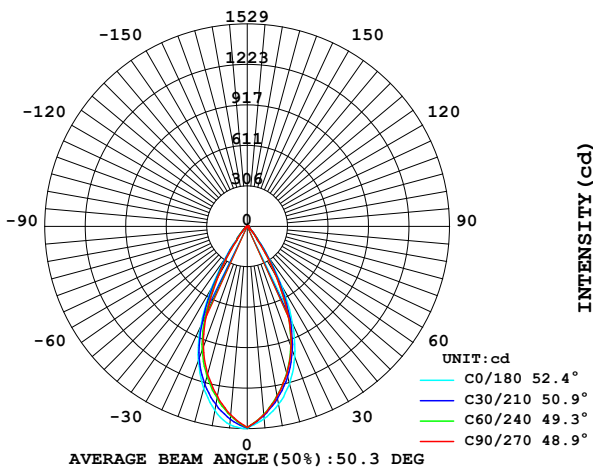

ALUMINIUM BLACK & WHITE (SUPPLIED WITH BOTH BLACK & WHITE FRAMES)

HCP-8152402	24W LED	2700K 3000K 4000K 5000K 5700K	1150LM 1154LM 1221LM 1235LM 1231LM

Web: www.havitcommercial.com.au
Email: sales@havitcommercial.com.au
Phone: 02 9381 8383

ADDRESS: 8/133 Beauchamp Road, Matraville, N.S.W., 2036

Warranty Terms & Conditions

LED Downlights