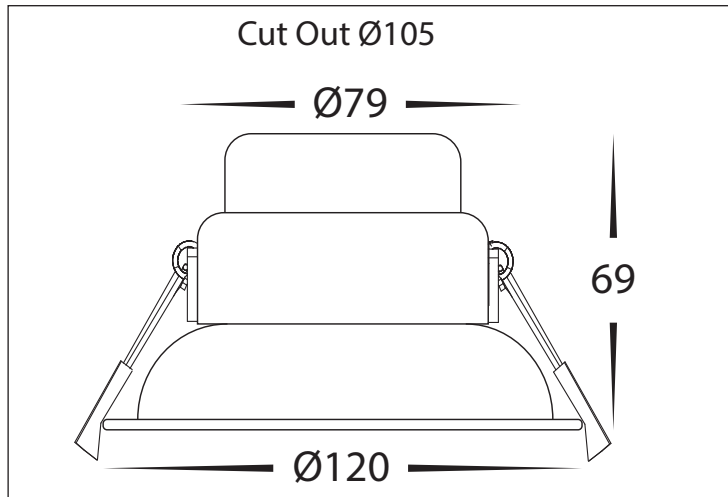

## PRODUCT SPECIFICATIONS

MATERIAL	ALUMINIUM
COLOUR / FINISH	MATT WHITE   MATT BLACK
COLOUR TEMP	2700K   3000K   4000K   5000K   5700K
LUMEN OUTPUT	907LM   962LM   1015LM   1045LM   1052LM
INPUT VOLTAGE	240V (REMOTE DRIVER)
BUILT IN LED	18W LED
DIMMING	TRIAC
CRI	90+
BEAM ANGLE	60°
TILT	NO
CUT OUT	105MM
IP RATING	IP20
IC-4 RATING	YES (FITTING ONLY)
WARRANTY	5 YEARS REPLACEMENT*