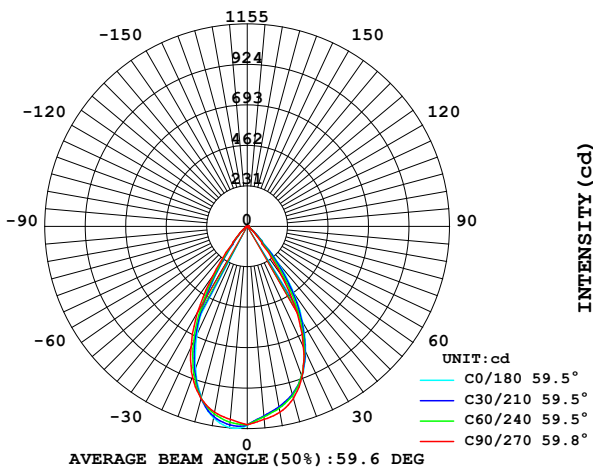

ALUMINIUM BLACK & WHITE (SUPPLIED WITH BOTH BLACK & WHITE FRAMES)

HCP-8151802	18W LED	2700K 3000K 4000K 5000K 5700K	907LM 962LM 1015LM 1045LM 1052LM

Web: www.havitcommercial.com.au
Email: sales@havitcommercial.com.au
Phone: 02 9381 8383

ADDRESS: 8/133 Beauchamp Road, Matraville, N.S.W., 2036

Warranty Terms & Conditions

LED Downlights