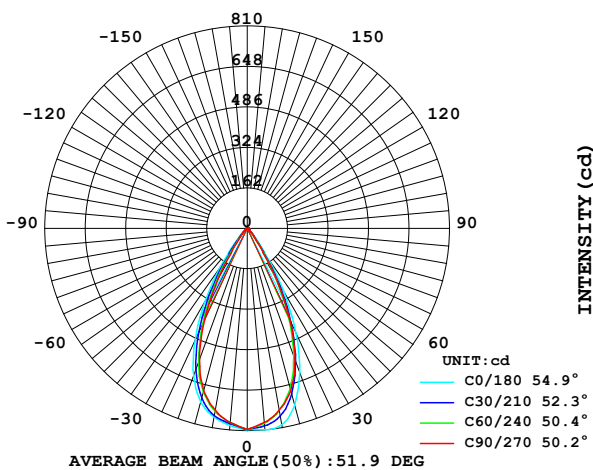

12W DIMMABLE RECESSED DOWNLIGHTS

PRODUCT SPECIFICATIONS

MATERIAL	ALUMINIUM
COLOUR / FINISH	MATT WHITE MATT BLACK
COLOUR TEMP	2700K 3000K 4000K 5000K 5700K
LUMEN OUTPUT	476LM 508LM 546LM 568LM 544LM
INPUT VOLTAGE	240V (REMOTE DRIVER)
BUILT IN LED	12W LED
DIMMING	TRIAC
CRI	90+
BEAM ANGLE	60°
TILT	NO
CUT OUT	85MM
IP RATING	IP20
IC-4 RATING	YES (FITTING ONLY)
WARRANTY	5 YEARS REPLACEMENT*

Cut Out Ø85

PHOTOMETRICS

LUMINOUS INTENSITY DISTRIBUTION

ALUMINIUM BLACK & WHITE (SUPPLIED WITH BOTH BLACK & WHITE FRAMES)

HCP-8151202	12W LED	2700K 3000K 4000K 5000K 5700K	476LM 508LM 546LM 568LM 544LM
-------------	---------	---	---