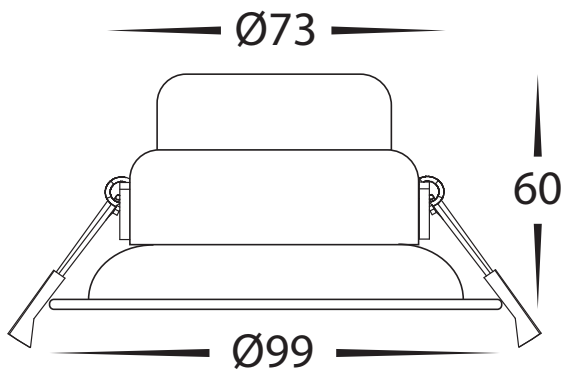

12W DIMMABLE RECESSED DOWNLIGHTS

PRODUCT SPECIFICATIONS

MATERIAL	ALUMINIUM
COLOUR / FINISH	MATT WHITE MATT BLACK
COLOUR TEMP	2700K 3000K 4000K 5000K 5700K
LUMEN OUTPUT	476LM 508LM 546LM 568LM 544LM
INPUT VOLTAGE	240V (REMOTE DRIVER)
BUILT IN LED	12W LED
DIMMING	TRIAC
CRI	90+
BEAM ANGLE	60°
TILT	NO
CUT OUT	85MM
IP RATING	IP20
IC-4 RATING	YES (FITTING ONLY)
WARRANTY	5 YEARS REPLACEMENT*

Cut Out Ø85

PHOTOMETRICS

LUMINOUS INTENSITY DISTRIBUTION

ALUMINIUM BLACK & WHITE (SUPPLIED WITH BOTH BLACK & WHITE FRAMES)

HCP-8151202	12W LED	2700K 3000K 4000K 5000K 5700K	476LM 508LM 546LM 568LM 544LM
-------------	---------	---	---