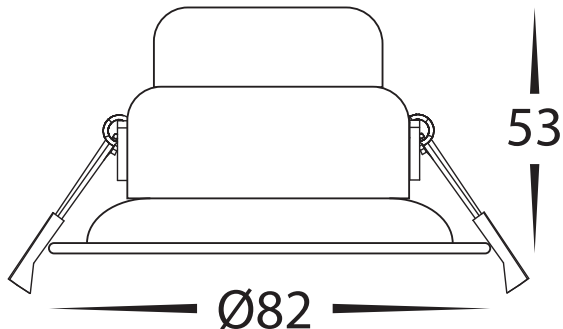

7W DIMMABLE RECESSED DOWNLIGHTS

PRODUCT SPECIFICATIONS

MATERIAL	ALUMINIUM
COLOUR / FINISH	MATT WHITE MATT BLACK
COLOUR TEMP	2700K 3000K 4000K 5000K 5700K
LUMEN OUTPUT	288LM 322LM 343LM 359LM 361LM
INPUT VOLTAGE	240V (REMOTE DRIVER)
BUILT IN LED	7W LED
DIMMING	TRIAC
CRI	90+
BEAM ANGLE	60°
TILT	NO
CUT OUT	70MM
IP RATING	IP20
IC-4 RATING	YES (FITTING ONLY)
WARRANTY	5 YEARS REPLACEMENT*

Cut Out Ø70

Ø63

53

Ø82

PHOTOMETRICS

LUMINOUS INTENSITY DISTRIBUTION

ALUMINIUM BLACK & WHITE (SUPPLIED WITH BOTH BLACK & WHITE FRAMES)

HCP-8150702	7W LED	2700K 3000K 4000K 5000K 5700K	288LM 322LM 343LM 359LM 361LM
-------------	--------	---	---