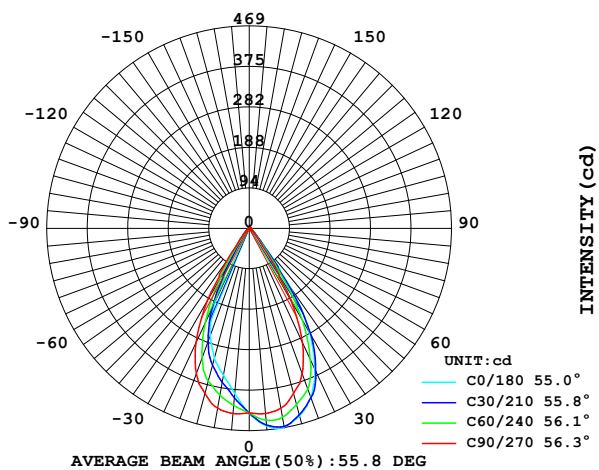

7W DIMMABLE RECESSED DOWNLIGHTS

PRODUCT SPECIFICATIONS

MATERIAL	ALUMINIUM
COLOUR / FINISH	MATT WHITE MATT BLACK
COLOUR TEMP	2700K 3000K 4000K 5000K 5700K
LUMEN OUTPUT	288LM 322LM 343LM 359LM 361LM
INPUT VOLTAGE	240V (REMOTE DRIVER)
BUILT IN LED	7W LED
DIMMING	TRIAC
CRI	90+
BEAM ANGLE	60°
TILT	NO
CUT OUT	70MM
IP RATING	IP20
IC-4 RATING	YES (FITTING ONLY)
WARRANTY	5 YEARS REPLACEMENT*

Cut Out Ø70

Ø63

53

Ø82

PHOTOMETRICS

LUMINOUS INTENSITY DISTRIBUTION

ALUMINIUM BLACK & WHITE (SUPPLIED WITH BOTH BLACK & WHITE FRAMES)

HCP-8150702	7W LED	2700K 3000K 4000K 5000K 5700K	288LM 322LM 343LM 359LM 361LM
-------------	--------	---	---