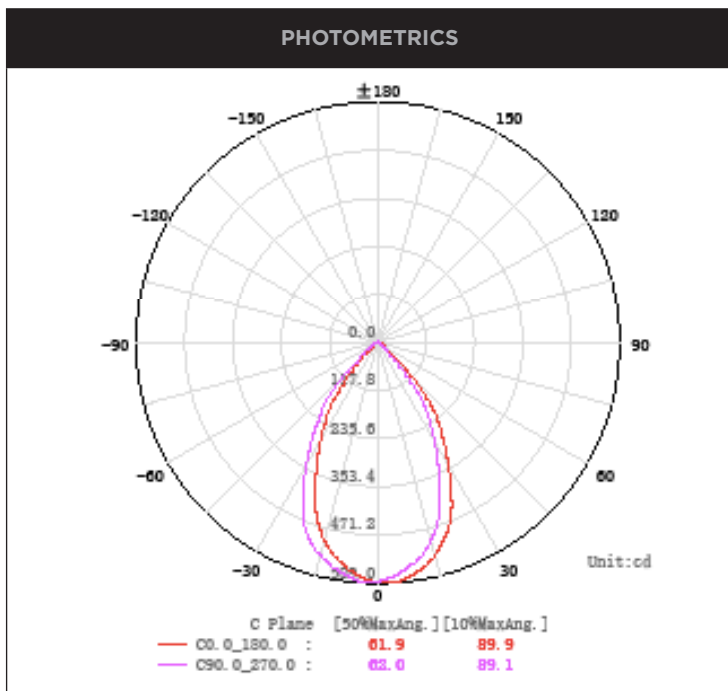

9W TRIAC OR DALI DIMMABLE LED MODULES

PRODUCT DETAILS	
MATERIAL	ALUMINIUM + PC
COLOUR / FINISH	BLACK + SILVER
COLOUR TEMP.	2700K 3000K 4000K 5000K 5700K
INPUT VOLTAGE	240V AC (REMOTE DRIVER WITH FLEX AND PLUG)
BUILT IN LED	9W
DIMMING	TRIAC OR DALI
CRI:	90+
BEAM ANGLE	60°
IC-4 RATING	YES
IP RATING	IP44
WARRANTY	5 YEARS REPLACEMENT

TRIAC DIMMABLE		
HCP-809024	2700K	647LM
	3000K	653LM
	4000K	734LM
	5000K	750LM
	5700K	769LM

DALI DIMMABLE		
HCP-809044	2700K	647LM
	3000K	653LM
	4000K	734LM
	5000K	750LM
	5700K	769LM

OPTIONAL REFLECTORS		
	80090-15	15°
	80090-28	28°
	80090-40	40°