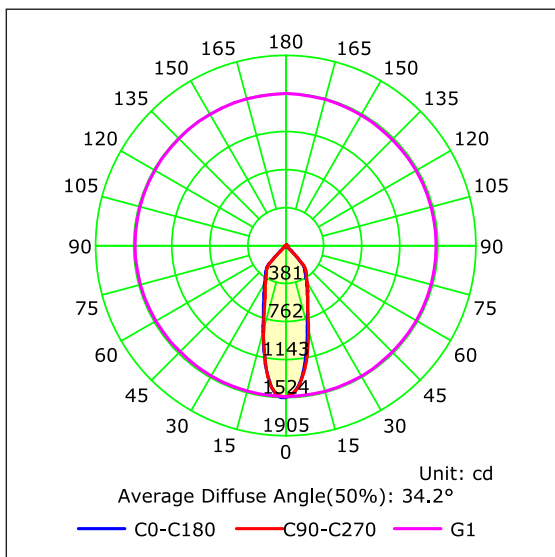

PRODUCT DATA

12W DALI DIMMABLE DOWNLIGHTS	
MATERIAL	ALUMINIUM
COLOUR/FINISH	MATT BLACK OR MATT WHITE
COLOUR TEMP.	3000K 4000K 5500K (TRI-COLOUR)
LUMEN OUTPUT	989LM 1021LM 1024LM
INPUT VOLTAGE	240v AC (REMOTE DRIVER)
BUILT-IN LED	12w
DIMMING	DALI DIMMABLE
CRI	Ra >90
BEAM ANGLE	60°
TILT	20°
IP RATING	IP20

PRODUCT ORDERING

ALUMINIUM BLACK				
	HCP-8021204	12W LED	3000K	989LM
			4000K	1021LM
			5500K	1024LM
ALUMINIUM WHITE				
	HCP-8031204	12W LED	3000K	989LM
			4000K	1021LM
			5500K	1024LM

PHOTOMETRICS

OTHER DATA