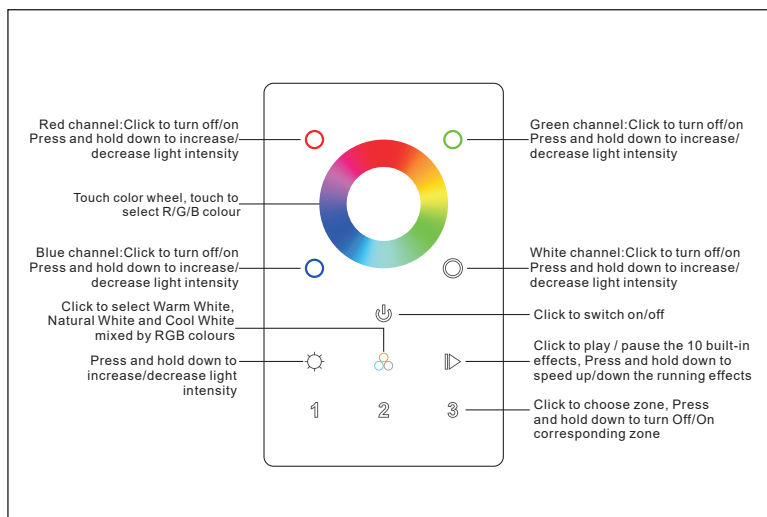

SINGLE COLOUR LED STRIP TOUCH PANEL

MATERIAL	PLASTIC + GLASS
COLOUR / FINISH	WHITE
INSTALLATION TYPE	WALL - RECESSED
LED STRIP TYPE	RGBC OR RGBW
NUMBER OF ZONES	3
INPUT VOLTAGE	240V AC
DIMMING	YES
DIMMING RANGE	5%-100%
WORKING TEMP	0° - 40°C
IP RATING	IP20
FREQUENCY	2.4Ghz
WARRANTY	5 YEARS REPLACEMENT

PRODUCT ORDERING

HCP-75234

COMPATIBLE RECEIVER TO SUIT

HCP-77243

FUNCTION DIAGRAM

INSTALLATION DIAGRAM