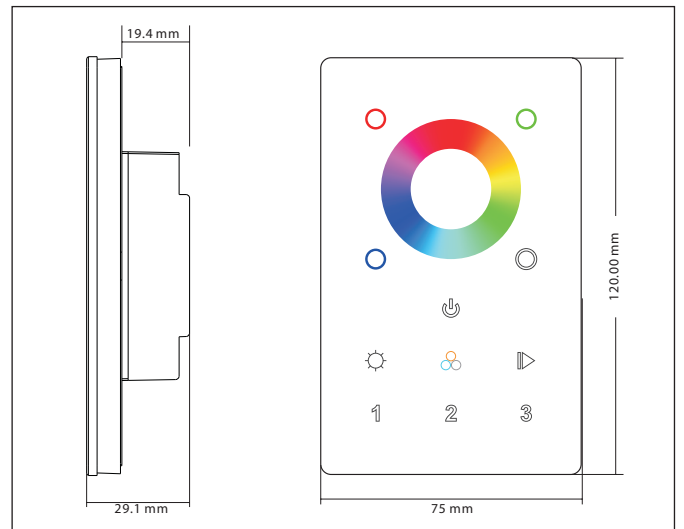

SINGLE COLOUR LED STRIP TOUCH PANEL

MATERIAL	PLASTIC + GLASS
COLOUR / FINISH	WHITE
INSTALLATION TYPE	WALL - RECESSED
LED STRIP TYPE	RGBC OR RGBW
NUMBER OF ZONES	3
INPUT VOLTAGE	240V AC
DIMMING	YES
DIMMING RANGE	5%-100%
WORKING TEMP	0° - 40°C
IP RATING	IP20
FREQUENCY	2.4Ghz
WARRANTY	5 YEARS REPLACEMENT

PRODUCT ORDERING

HCP-75234

COMPATIBLE RECEIVER TO SUIT

HCP-77243

FUNCTION DIAGRAM

INSTALLATION DIAGRAM