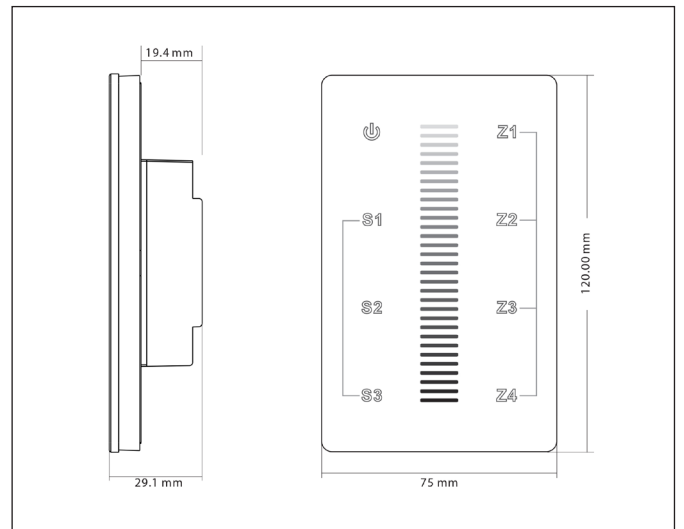

## SINGLE COLOUR LED STRIP TOUCH PANEL

MATERIAL	PLASTIC + GLASS
COLOUR / FINISH	WHITE
INSTALLATION TYPE	WALL - RECESSED
LED STRIP TYPE	SINGLE COLOUR
NUMBER OF ZONES	4
INPUT VOLTAGE	240V AC
DIMMING	YES
DIMMING RANGE	5%-100%
WORKING TEMP	0° - 40°C
IP RATING	IP20
FREQUENCY	2.4Ghz
WARRANTY	5 YEARS REPLACEMENT

## FUNCTION DIAGRAM