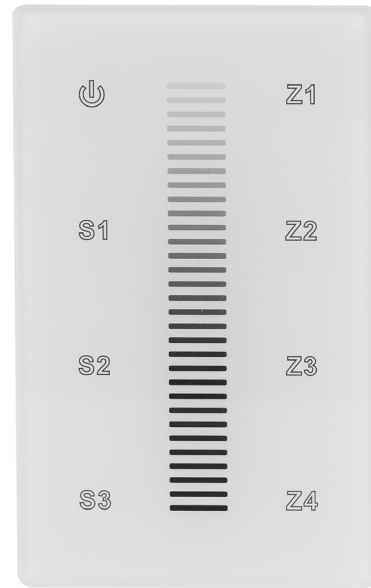

FUNCTION DIAGRAM