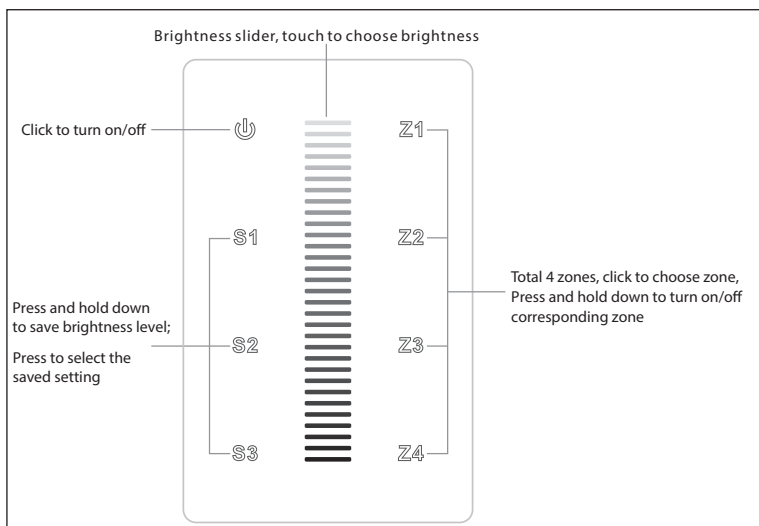

FUNCTION DIAGRAM