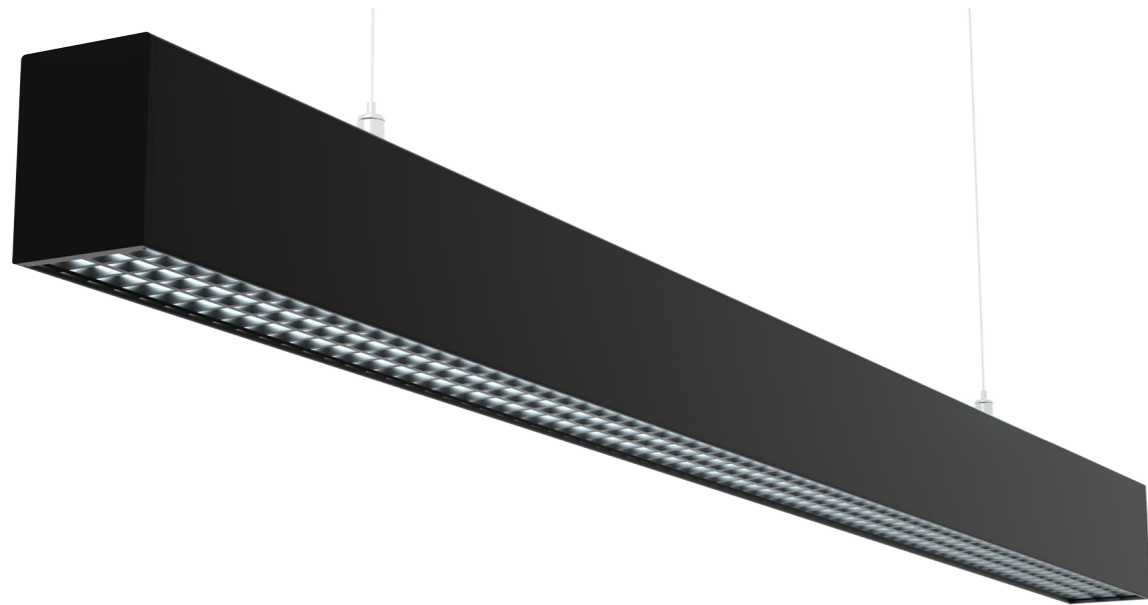

ALUMINIUM PROLINE PENDANTS

Havit Commercial would like to introduce the latest products in its Proline Pendant Range, This new product can be ordered in custom sizes up to 3m in length. This model comes complete with a anti glare diffuser along with grill crate insert to minimise glare. Built into this Profile is a newly designed TRI Colour Rigid PCB with a 30w Per Metre output and high lumens per watt.

For more information contact our friendly sales staff or your Havit Commercial Sales Representative.

LINEAR PROLINE PENDANTS	
MATERIAL	ALUMINIUM
COLOUR / FINISH	MATT BLACK OR MATT WHITE
COLOUR TEMP	3000K 4000K 5000K
INPUT VOLTAGE	240V
DIMMING	TRIAC, 0-1/10v, DALI
CRI	RA >80
BEAM ANGLE	120°
IP RATING	IP20
WARRANTY	5 YEARS REPLACEMENT

ALUMINIUM BLACK SURFACE MOUNTED OR PENDANT EXTENSION				
HCP-60252712 (TRIAC + 0-1/10v Dimmable)	Aluminium Black Extension or Surface Mount complete with internal driver and Rigid PCB - Per Metre (Custom Sizes available every 100mm±10mm)	30W LED (Per Metre)	3000K	2300LM
HCP-60252714 (Dali Dimmable)			4000K	2400LM
			5000K	2500LM

ALUMINIUM WHITE SURFACE MOUNTED OR PENDANT EXTENSION				
HCP-60352712 (TRIAC + 0-1/10v Dimmable)	Aluminium White Extension or Surface Mount complete with internal driver and Rigid PCB - Per Metre (Custom Sizes available every 100mm±10mm)	30W LED (Per Metre)	3000K	2300LM
HCP-60352714 (Dali Dimmable)			4000K	2400LM
			5000K	2500LM