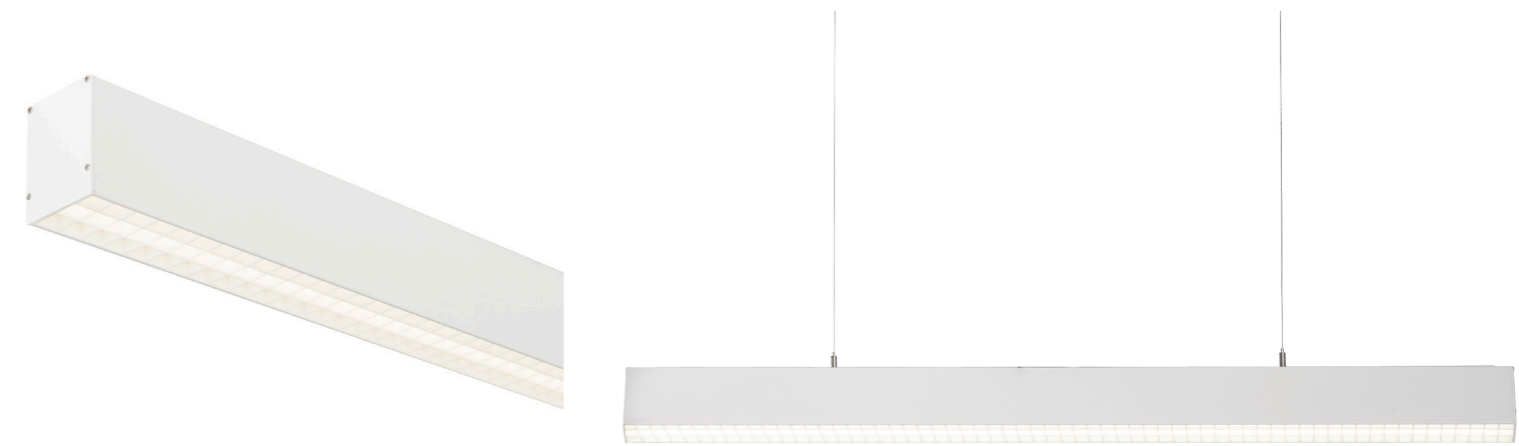

ALUMINIUM PROLINE PENDANTS

Havit Commercial would like to introduce the latest products in its Proline Pendant Range, This new product can be ordered in custom sizes up to 3m in length. This model comes complete with a anti glare diffuser along with grill crate insert to minimise glare. Built into this Profile is a newly designed TRI Colour Rigid PCB with a 30w Per Metre output and high lumens per watt.

For more information contact our friendly sales staff or your Havit Commercial Sales Representative.

LINEAR PROLINE PENDANTS	
MATERIAL	ALUMINIUM
COLOUR / FINISH	MATT BLACK OR MATT WHITE
COLOUR TEMP	3000K 4000K 5000K
INPUT VOLTAGE	240V
DIMMING	TRIAC, 0-1/10v, DALI
CRI	RA >80
BEAM ANGLE	120°
IP RATING	IP20
WARRANTY	5 YEARS REPLACEMENT

ALUMINIUM BLACK SURFACE MOUNTED OR PENDANT EXTENSION				
HCP-60252712 (TRIAC + 0-1/10v Dimmable)	Aluminium Black Extension or Surface Mount complete with internal driver and Rigid PCB - Per Metre (Custom Sizes available every 100mm±10mm)	30W LED (Per Metre)	3000K	2300LM
HCP-60252714 (Dali Dimmable)			4000K	2400LM
			5000K	2500LM

ALUMINIUM WHITE SURFACE MOUNTED OR PENDANT EXTENSION				
HCP-60352712 (TRIAC + 0-1/10v Dimmable)	Aluminium White Extension or Surface Mount complete with internal driver and Rigid PCB - Per Metre (Custom Sizes available every 100mm±10mm)	30W LED (Per Metre)	3000K	2300LM
HCP-60352714 (Dali Dimmable)			4000K	2400LM
			5000K	2500LM