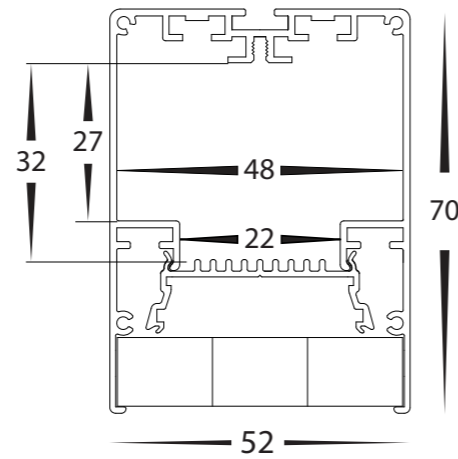

ALUMINIUM BLACK SURFACE MOUNTED OR PENDANT EXTENSION				
HCP-60252712 (TRIAC + 0-1/10v Dimmable)	Aluminium Black Extension or Surface Mount complete with internal driver and Rigid PCB - Per Metre (Custom Sizes available every 100mm±10mm)	30W LED (Per Metre)	3000K	2300LM
HCP-60252714 (Dali Dimmable)			4000K	2400LM
			5000K	2500LM

ALUMINIUM WHITE SURFACE MOUNTED OR PENDANT EXTENSION				
HCP-60352712 (TRIAC + 0-1/10v Dimmable)	Aluminium White Extension or Surface Mount complete with internal driver and Rigid PCB - Per Metre (Custom Sizes available every 100mm±10mm)	30W LED (Per Metre)	3000K	2300LM
HCP-60352714 (Dali Dimmable)			4000K	2400LM
			5000K	2500LM

ALUMINIUM BLACK PENDANTS				
HCP-69252712 (TRIAC + 0-1/10v Dimmable)	Aluminium Black Pendant or complete with internal driver and Rigid PCB - Per Metre (Custom Sizes available every 100mm±10mm)	30W LED (Per Metre)	3000K	2300LM
HCP-69252714 (Dali Dimmable)			4000K	2400LM
			5000K	2500LM

ALUMINIUM WHITE PENDANTS				
HCP-69352712 (TRIAC + 0-1/10v Dimmable)	Aluminium White Pendant or complete with internal driver and Rigid PCB - Per Metre (Custom Sizes available every 100mm±10mm)	30W LED (Per Metre)	3000K	2300LM
HCP-69352714 (Dali Dimmable)			4000K	2400LM
			5000K	2500LM