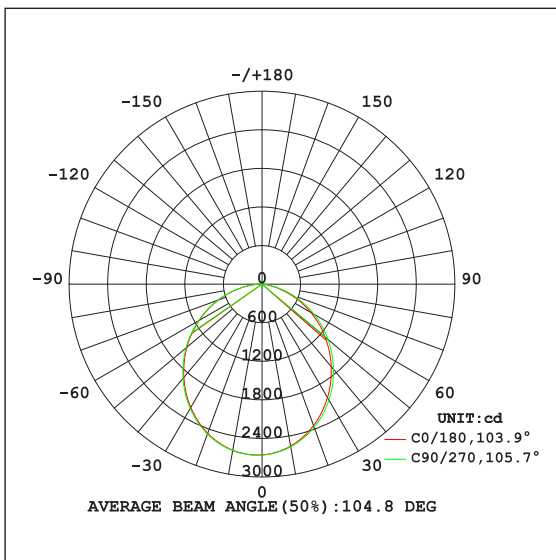

72W 1800MM PROLINE LINEAR PENDANT

PRODUCT DATA

1800MM PENDANTS	
MATERIAL	ALUMINIUM
COLOUR/FINISH	MATT BLACK OR WHITE
COLOUR TEMP.	3000K 5500K (4000K ON REQUEST)
LUMEN OUTPUT	6700LM 7000LM
INPUT VOLTAGE	240V AC
BUILT-IN LED	72W
DIMMING	TRIAC, 0-1/10V, DALI
CRI	RA >80
BEAM ANGLE	120°
IP RATING	IP20

HCP-600000-SD:
Diffuser available for continuous run of up to 20 metres

PHOTOMETRICS

OTHER DATA