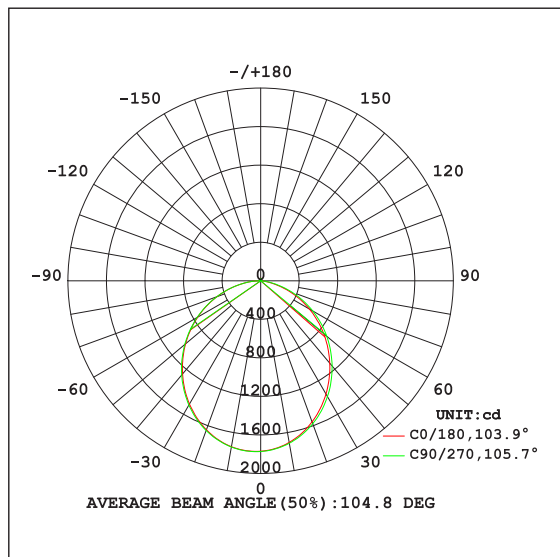

48W 1200MM PROLINE LINEAR PENDANT

PRODUCT DATA

1200MM PENDANTS	
MATERIAL	ALUMINIUM
COLOUR/FINISH	MATT BLACK OR WHITE
COLOUR TEMP.	3000K 5500K (4000K ON REQUEST)
LUMEN OUTPUT	4500LM 4700LM
INPUT VOLTAGE	240V AC
BUILT-IN LED	48W
DIMMING	TRIAC, 0-1/10V, DALI
CRI	RA >80
BEAM ANGLE	120°
IP RATING	IP20

HCP-600000-SD:
Diffuser available for continuous run of up to 20 metres

PHOTOMETRICS

OTHER DATA