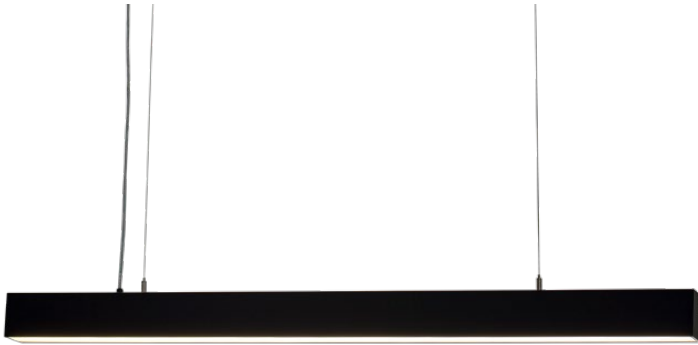

48W 1200MM PROLINE LINEAR PENDANT

PRODUCT DATA

1200MM PENDANTS	
MATERIAL	ALUMINIUM
COLOUR/FINISH	MATT BLACK OR WHITE
COLOUR TEMP.	3000K 5500K (4000K ON REQUEST)
LUMEN OUTPUT	4500LM 4700LM
INPUT VOLTAGE	240V AC
BUILT-IN LED	48W
DIMMING	TRIAC, 0-1/10V, DALI
CRI	RA >80
BEAM ANGLE	120°
IP RATING	IP20

PRODUCT ORDERING

ALUMINIUM BLACK				
	HCP-692480 (Not Dimmable)	3000K	4500LM	48W LED
	HCP-692482 (TRIAC Dimmable)			
	HCP-692483 (0-1/10V Dimmable)	5500K	4700LM	
	HCP-692484 (DALI Dimmable)			
ALUMINIUM WHITE				
	HCP-693480 (Not Dimmable)	3000K	4500LM	48W LED
	HCP-693482 (TRIAC Dimmable)			
	HCP-693483 (0-1/10V Dimmable)	5500K	4700LM	
	HCP-693484 (DALI Dimmable)			

HCP-600000-SD:
Diffuser available for continuous run of up to 20 metres

PHOTOMETRICS

OTHER DATA