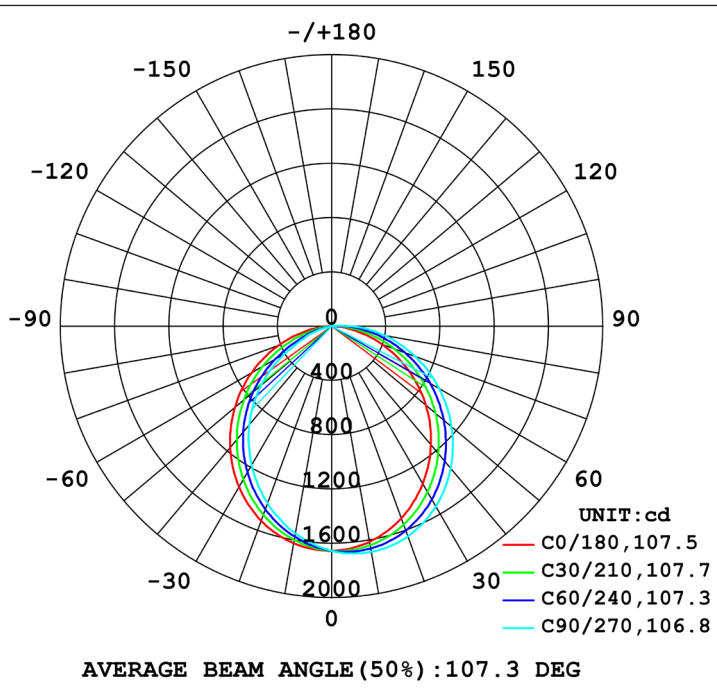

65W PROLINE CIRCA PENDANT

NOTE: CUSTOM SIZES AVAILABLE.
CONTACT HAVIT COMMERCIAL FOR MORE INFORMATION.

65W CIRCA PENDANT

MATERIAL	ALUMINIUM
COLOUR / FINISH	MATT BLACK MATT WHITE
COLOUR TEMP	3000K 4000K 5500K (TRI-COLOUR)
LUMEN OUTPUT	4590LM 4670LM 4750LM
INPUT VOLTAGE	240V AC
BUILT IN LED	65W LED
DIMMING	TRIAC, 0-1/10V, DALI
CRI	RA >80
BEAM ANGLE	120°
IP RATING	IP20
WARRANTY	5 YEARS REPLACEMENT

ALUMINIUM BLACK

HCP-682130 (TRIAC Dimmable)	65W LED	3000K	4590LM
HCP-682133 (0-1/10V Dimmable)		4000K	4670LM
HCP-682134 (Dali-Dimmable)		5500K	4750LM

ALUMINIUM WHITE

HCP-683130 (TRIAC Dimmable)	65W LED	3000K	4590LM
HCP-683133 (0-1/10V Dimmable)		4000K	4670LM
HCP-683134 (Dali-Dimmable)		5500K	4750LM

PHOTOMETRICS