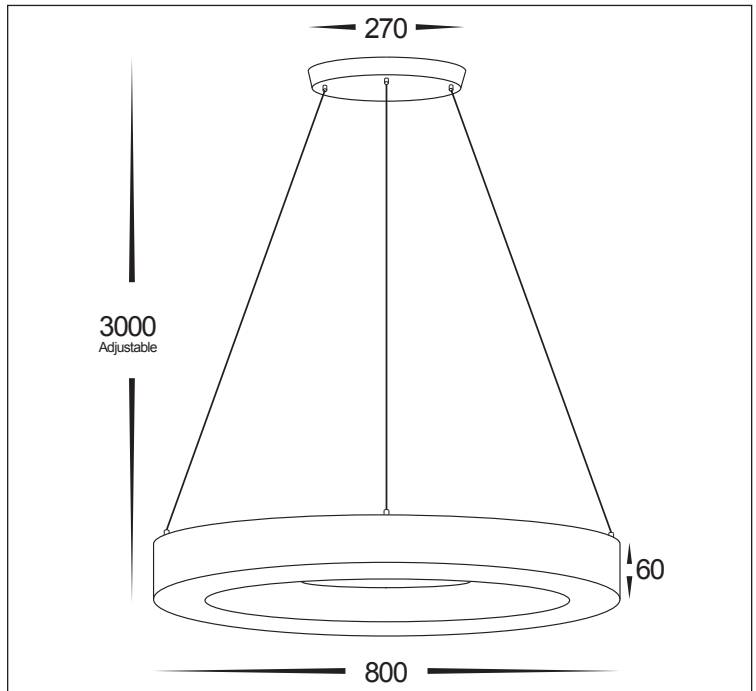

65W PROLINE CIRCA PENDANT

NOTE: CUSTOM SIZES AVAILABLE.
CONTACT HAVIT COMMERCIAL FOR MORE INFORMATION.

65W CIRCA PENDANT

MATERIAL	ALUMINIUM
COLOUR / FINISH	MATT BLACK MATT WHITE
COLOUR TEMP	3000K 4000K 5500K (TRI-COLOUR)
LUMEN OUTPUT	4590LM 4670LM 4750LM
INPUT VOLTAGE	240V AC
BUILT IN LED	65W LED
DIMMING	TRIAC, 0-1/10V, DALI
CRI	RA >80
BEAM ANGLE	120°
IP RATING	IP20
WARRANTY	5 YEARS REPLACEMENT

ALUMINIUM BLACK

HCP-682130 (TRIAC Dimmable)	65W LED	3000K	4590LM
HCP-682133 (0-1/10V Dimmable)		4000K	4670LM
HCP-682134 (Dali-Dimmable)		5500K	4750LM

ALUMINIUM WHITE

HCP-683130 (TRIAC Dimmable)	65W LED	3000K	4590LM
HCP-683133 (0-1/10V Dimmable)		4000K	4670LM
HCP-683134 (Dali-Dimmable)		5500K	4750LM