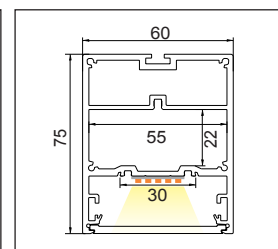

PRODUCT ORDERING

ALUMINIUM BLACK				
	HCP-682130	65W LED	3000K	4590LM
			4000K	4670LM
			5500K	4750LM
ALUMINIUM WHITE				
	HCP-683130	65W LED	3000K	4590LM
			4000K	4670LM
			5500K	4750LM

PHOTOMETRICS

OTHER DATA