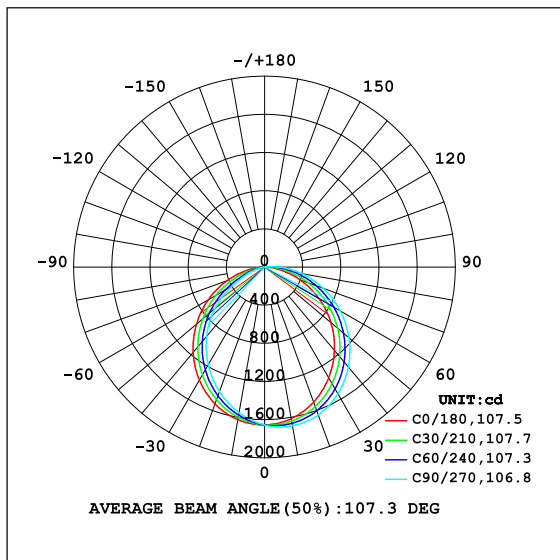

PRODUCT DATA

PROLINE CIRCA PENDANTS	
MATERIAL	ALUMINIUM
COLOUR/FINISH	MATT BLACK OR WHITE
COLOUR TEMP.	3000K 4000K 5500K (TRI-COLOUR)
LUMEN OUTPUT	4590LM 4670LM 4750LM
INPUT VOLTAGE	240V AC
BUILT-IN LED	65W
DIMMING	TRIAC DIMMABLE
CRI	RA >80
BEAM ANGLE	120°
IP RATING	IP20

PRODUCT ORDERING

ALUMINIUM BLACK				
	HCP-682130	65W LED	3000K	4590LM
			4000K	4670LM
			5500K	4750LM
ALUMINIUM WHITE				
	HCP-683130	65W LED	3000K	4590LM
			4000K	4670LM
			5500K	4750LM

PHOTOMETRICS

OTHER DATA