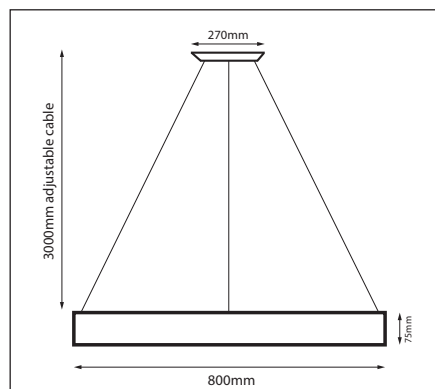

PRODUCT DATA

PROLINE CIRCA PENDANTS	
MATERIAL	ALUMINIUM
COLOUR/FINISH	MATT BLACK OR WHITE
COLOUR TEMP.	3000K 4000K 5500K (TRI-COLOUR)
LUMEN OUTPUT	4590LM 4670LM 4750LM
INPUT VOLTAGE	240V AC
BUILT-IN LED	65W
DIMMING	TRIAC DIMMABLE
CRI	RA >80
BEAM ANGLE	120°
IP RATING	IP20

PRODUCT ORDERING

ALUMINIUM BLACK				
	HCP-682130	65W LED	3000K	4590LM
			4000K	4670LM
			5500K	4750LM
ALUMINIUM WHITE				
	HCP-683130	65W LED	3000K	4590LM
			4000K	4670LM
			5500K	4750LM

PHOTOMETRICS

OTHER DATA