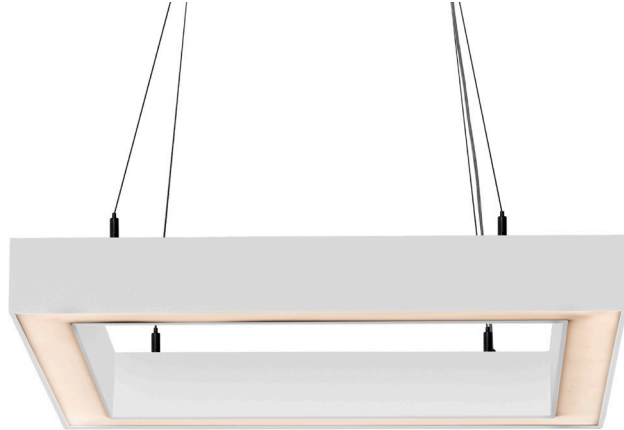

65W PROLINE SQUARE PENDANT

65W SQUARE PENDANT

MATERIAL	ALUMINIUM
COLOUR / FINISH	MATT BLACK MATT WHITE
COLOUR TEMP	3000K 4000K 5500K (TRI-COLOUR)
LUMEN OUTPUT	4590LM 4670LM 4750LM
INPUT VOLTAGE	240V AC
BUILT IN LED	65W LED
DIMMING	TRIAC, 0-1/10V, DALI
CRI	RA >80
BEAM ANGLE	120°
IP RATING	IP20
WARRANTY	5 YEARS REPLACEMENT

ALUMINIUM BLACK

HCP-672850	65W LED	3000K	5230LM
		4000K	5350LM
		5500K	5670LM

ALUMINIUM WHITE

HCP-673850	65W LED	3000K	5230LM
		4000K	5350LM
		5500K	5670LM

PHOTOMETRICS