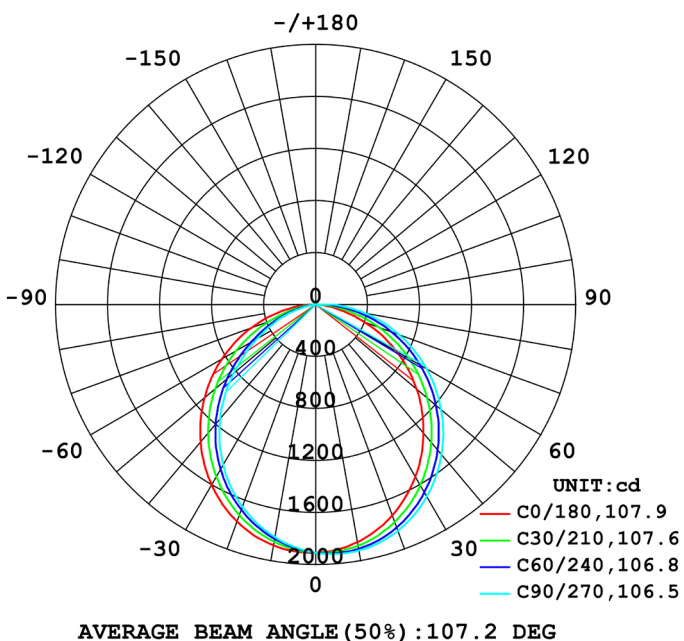

65W PROLINE SQUARE PENDANT

65W SQUARE PENDANT

MATERIAL	ALUMINIUM
COLOUR / FINISH	MATT BLACK MATT WHITE
COLOUR TEMP	3000K 4000K 5500K (TRI-COLOUR)
LUMEN OUTPUT	4590LM 4670LM 4750LM
INPUT VOLTAGE	240V AC
BUILT IN LED	65W LED
DIMMING	TRIAC, 0-1/10V, DALI
CRI	RA >80
BEAM ANGLE	120°
IP RATING	IP20
WARRANTY	5 YEARS REPLACEMENT

ALUMINIUM BLACK

HCP-672850	65W LED	3000K	5230LM
		4000K	5350LM
		5500K	5670LM

ALUMINIUM WHITE

HCP-673850	65W LED	3000K	5230LM
		4000K	5350LM
		5500K	5670LM

PHOTOMETRICS