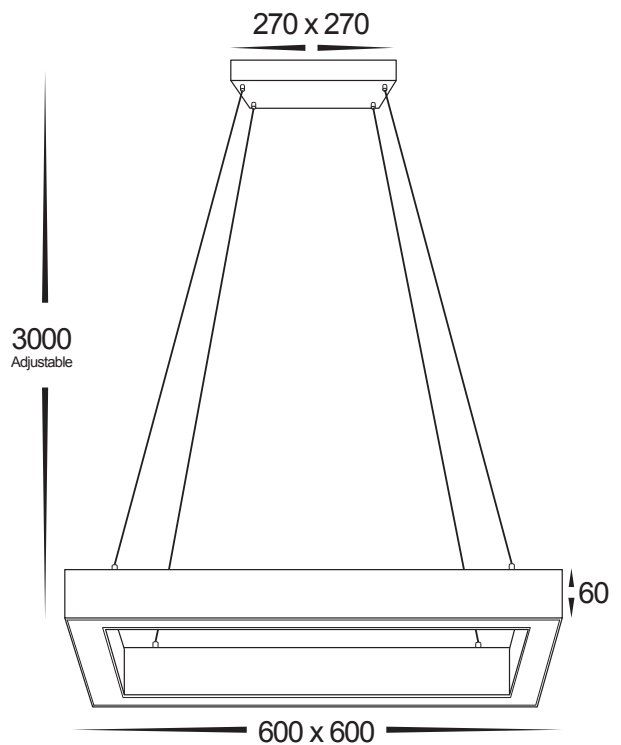

65W PROLINE SQUARE PENDANT

65W SQUARE PENDANT

MATERIAL	ALUMINIUM
COLOUR / FINISH	MATT BLACK MATT WHITE
COLOUR TEMP	3000K 4000K 5500K (TRI-COLOUR)
LUMEN OUTPUT	4590LM 4670LM 4750LM
INPUT VOLTAGE	240V AC
BUILT IN LED	65W LED
DIMMING	TRIAC, 0-1/10V, DALI
CRI	RA >80
BEAM ANGLE	120°
IP RATING	IP20
WARRANTY	5 YEARS REPLACEMENT

ALUMINIUM BLACK

HCP-672850	65W LED	3000K	5230LM
		4000K	5350LM
		5500K	5670LM

ALUMINIUM WHITE

HCP-673850	65W LED	3000K	5230LM
		4000K	5350LM
		5500K	5670LM

PHOTOMETRICS