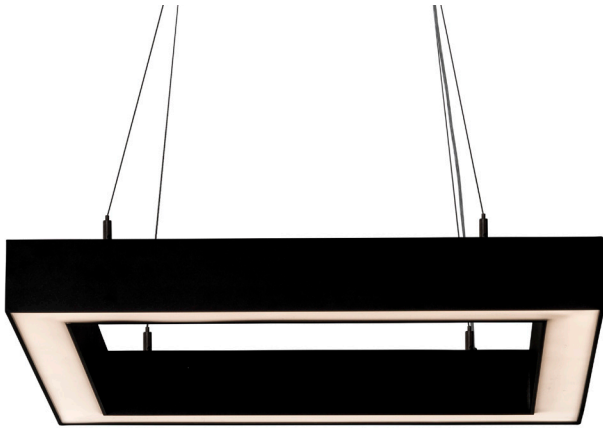

65W PROLINE SQUARE PENDANT

65W SQUARE PENDANT

MATERIAL	ALUMINIUM
COLOUR / FINISH	MATT BLACK MATT WHITE
COLOUR TEMP	3000K 4000K 5500K (TRI-COLOUR)
LUMEN OUTPUT	4590LM 4670LM 4750LM
INPUT VOLTAGE	240V AC
BUILT IN LED	65W LED
DIMMING	TRIAC, 0-1/10V, DALI
CRI	RA >80
BEAM ANGLE	120°
IP RATING	IP20
WARRANTY	5 YEARS REPLACEMENT

ALUMINIUM BLACK

HCP-672850	65W LED	3000K	5230LM
		4000K	5350LM
		5500K	5670LM

ALUMINIUM WHITE

HCP-673850	65W LED	3000K	5230LM
		4000K	5350LM
		5500K	5670LM

PHOTOMETRICS