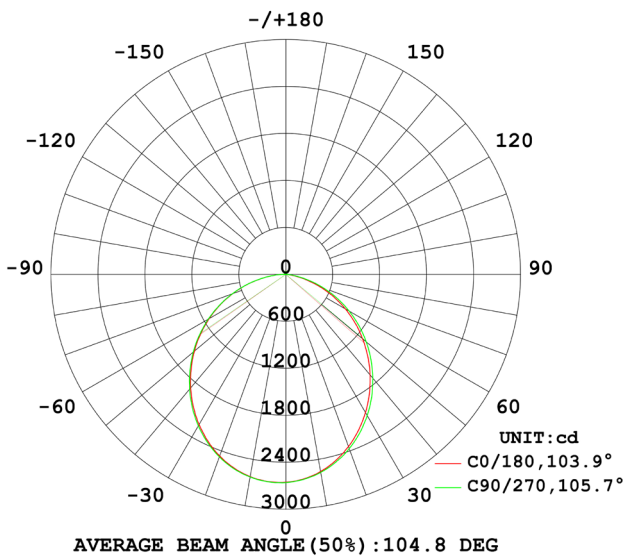

2500MM PROLINE WAVE PENDANT

2500MM WAVE PENDANT

MATERIAL	ALUMINIUM
COLOUR / FINISH	MATT BLACK MATT WHITE
COLOUR TEMP	3000K 4000K 5500K (TRI-COLOUR)
LUMEN OUTPUT	5250LM 5600LM 5840LM
INPUT VOLTAGE	240V AC
BUILT IN LED	80W LED
DIMMING	TRIAC DIMMABLE
CRI	RA >80
BEAM ANGLE	120°
IP RATING	IP20
WARRANTY	5 YEARS REPLACEMENT

ALUMINIUM BLACK

HCP-662800	80W LED	3000K	5250LM
		4000K	5600LM
		5500K	5840LM

ALUMINIUM WHITE

HCP-663800	80W LED	3000K	5250LM
		4000K	5600LM
		5500K	5840LM

PHOTOMETRICS

Web: www.havitcommercial.com.au
 Email: sales@havitcommercial.com.au
 Phone: 02 9381 8383