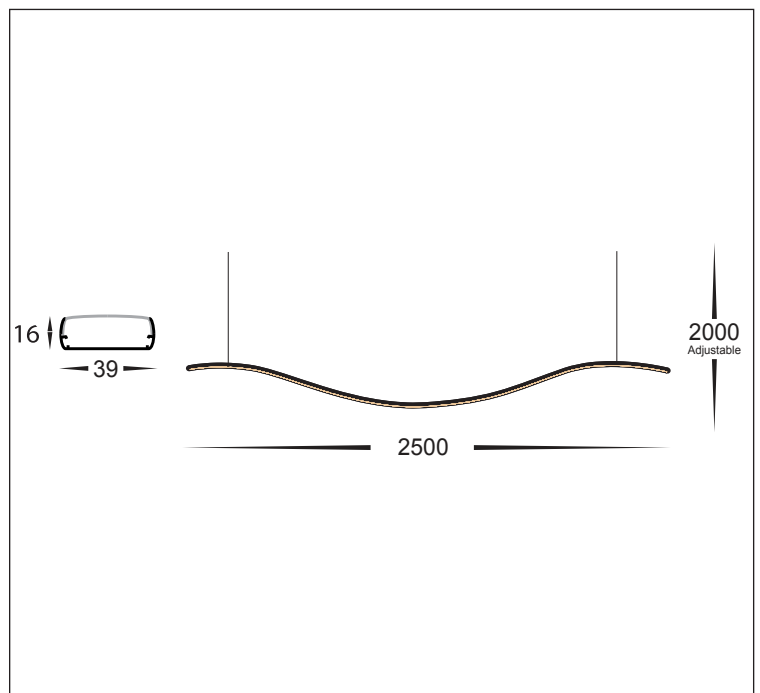

2500MM PROLINE WAVE PENDANT

2500MM WAVE PENDANT

MATERIAL	ALUMINIUM
COLOUR / FINISH	MATT BLACK MATT WHITE
COLOUR TEMP	3000K 4000K 5500K (TRI-COLOUR)
LUMEN OUTPUT	5250LM 5600LM 5840LM
INPUT VOLTAGE	240V AC
BUILT IN LED	80W LED
DIMMING	TRIAC DIMMABLE
CRI	RA >80
BEAM ANGLE	120°
IP RATING	IP20
WARRANTY	5 YEARS REPLACEMENT

ALUMINIUM BLACK

HCP-662800	80W LED	3000K	5250LM
		4000K	5600LM
		5500K	5840LM

ALUMINIUM WHITE

HCP-663800	80W LED	3000K	5250LM
		4000K	5600LM
		5500K	5840LM

PHOTOMETRICS

Web: www.havitcommercial.com.au
 Email: sales@havitcommercial.com.au
 Phone: 02 9381 8383