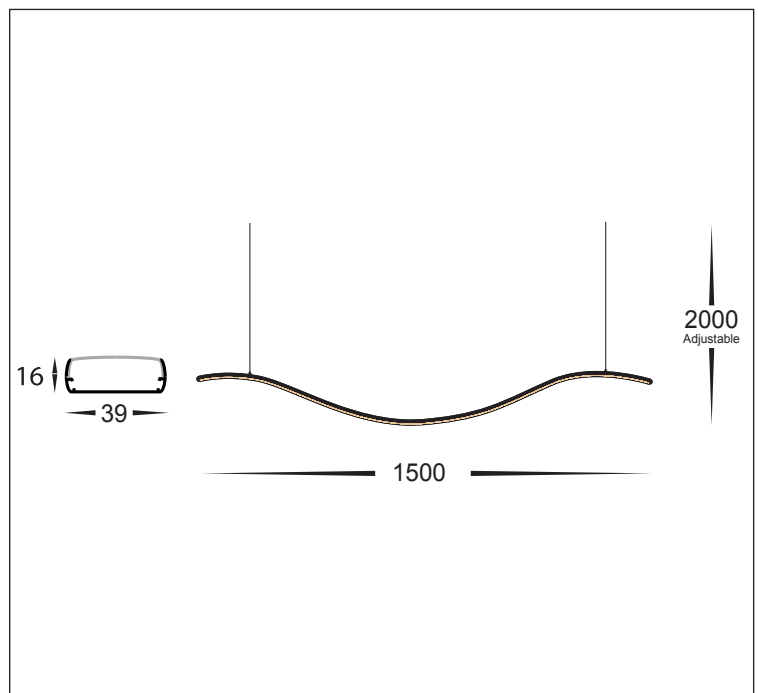

1500MM PROLINE WAVE PENDANT

1500MM WAVE PENDANT

MATERIAL	ALUMINIUM
COLOUR / FINISH	MATT BLACK MATT WHITE
COLOUR TEMP	3000K 4000K 5500K (TRI-COLOUR)
LUMEN OUTPUT	3350LM 3620LM 3680LM
INPUT VOLTAGE	240V AC
BUILT IN LED	50W LED
DIMMING	TRIAC DIMMABLE
CRI	RA >80
BEAM ANGLE	120°
IP RATING	IP20
WARRANTY	5 YEARS REPLACEMENT

ALUMINIUM BLACK

HCP-662500	50W LED	3000K	3350LM
		4000K	3620LM
		5500K	3680LM

ALUMINIUM WHITE

HCP-663500	50W LED	3000K	3550LM
		4000K	3620LM
		5500K	3680LM

PHOTOMETRICS

Web: www.havitcommercial.com.au
 Email: sales@havitcommercial.com.au
 Phone: 02 9381 8383