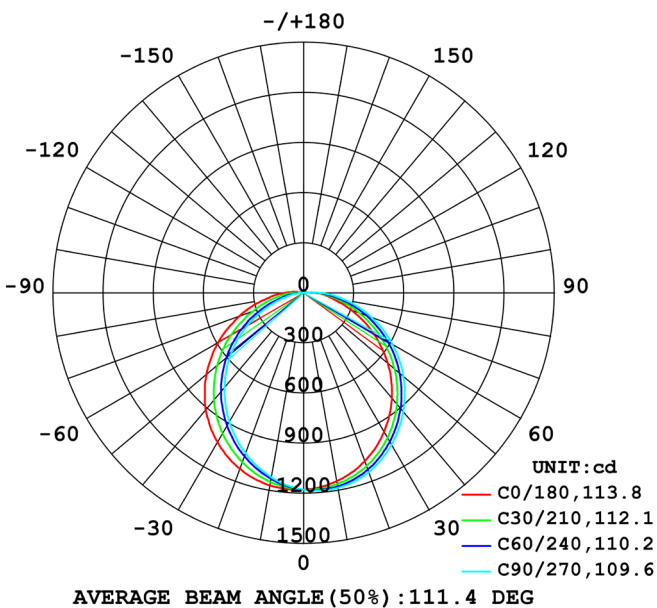

1500MM PROLINE WAVE PENDANT

1500MM WAVE PENDANT

MATERIAL	ALUMINIUM
COLOUR / FINISH	MATT BLACK MATT WHITE
COLOUR TEMP	3000K 4000K 5500K (TRI-COLOUR)
LUMEN OUTPUT	3350LM 3620LM 3680LM
INPUT VOLTAGE	240V AC
BUILT IN LED	50W LED
DIMMING	TRIAC DIMMABLE
CRI	RA >80
BEAM ANGLE	120°
IP RATING	IP20
WARRANTY	5 YEARS REPLACEMENT

ALUMINIUM BLACK

HCP-662500	50W LED	3000K	3350LM
		4000K	3620LM
		5500K	3680LM

ALUMINIUM WHITE

HCP-663500	50W LED	3000K	3550LM
		4000K	3620LM
		5500K	3680LM

PHOTOMETRICS

Web: www.havitcommercial.com.au
 Email: sales@havitcommercial.com.au
 Phone: 02 9381 8383