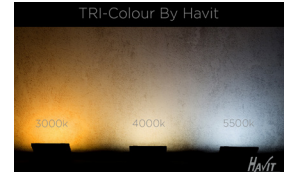

1500MM PROLINE WAVE PENDANT

1500MM WAVE PENDANT

MATERIAL	ALUMINIUM
COLOUR / FINISH	MATT BLACK MATT WHITE
COLOUR TEMP	3000K 4000K 5500K (TRI-COLOUR)
LUMEN OUTPUT	3350LM 3620LM 3680LM
INPUT VOLTAGE	240V AC
BUILT IN LED	50W LED
DIMMING	TRIAC DIMMABLE
CRI	RA >80
BEAM ANGLE	120°
IP RATING	IP20
WARRANTY	5 YEARS REPLACEMENT

ALUMINIUM BLACK

HCP-662500	50W LED	3000K	3350LM
		4000K	3620LM
		5500K	3680LM

ALUMINIUM WHITE

HCP-663500	50W LED	3000K	3550LM
		4000K	3620LM
		5500K	3680LM

PHOTOMETRICS

Web: www.havitcommercial.com.au
 Email: sales@havitcommercial.com.au
 Phone: 02 9381 8383