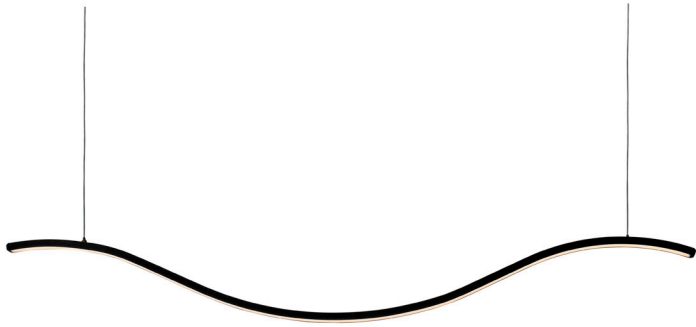

1500MM PROLINE WAVE PENDANT

1500MM WAVE PENDANT

MATERIAL	ALUMINIUM
COLOUR / FINISH	MATT BLACK MATT WHITE
COLOUR TEMP	3000K 4000K 5500K (TRI-COLOUR)
LUMEN OUTPUT	3350LM 3620LM 3680LM
INPUT VOLTAGE	240V AC
BUILT IN LED	50W LED
DIMMING	TRIAC DIMMABLE
CRI	RA >80
BEAM ANGLE	120°
IP RATING	IP20
WARRANTY	5 YEARS REPLACEMENT

ALUMINIUM BLACK

HCP-662500	50W LED	3000K	3350LM
		4000K	3620LM
		5500K	3680LM

ALUMINIUM WHITE

HCP-663500	50W LED	3000K	3550LM
		4000K	3620LM
		5500K	3680LM

PHOTOMETRICS

Web: www.havitcommercial.com.au
 Email: sales@havitcommercial.com.au
 Phone: 02 9381 8383