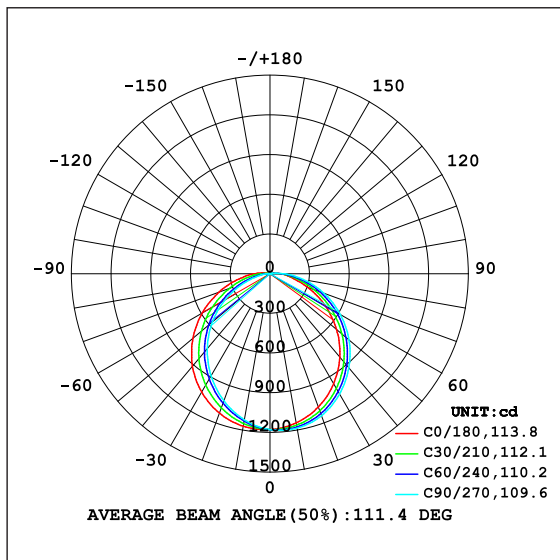

1500MM PROLINE WAVE PENDANTS

PRODUCT DATA

1500MM PROLINE WAVE PENDANTS	
MATERIAL	ALUMINIUM
COLOUR/FINISH	MATT BLACK OR WHITE
COLOUR TEMP.	3000K 4000K 5500K (TRI-COLOUR)
LUMEN OUTPUT	3550LM 3620LM 3680LM
INPUT VOLTAGE	240V AC (REMOTE DRIVER)
BUILT-IN LED	50W
DIMMING	TRIAC DIMMABLE
CRI	RA >80
BEAM ANGLE	120°
IP RATING	IP20

PRODUCT ORDERING

ALUMINIUM BLACK				
	HCP-662500	50W LED	3000K	3550LM
			4000K	3620LM
			5500K	3680LM
ALUMINIUM WHITE				
	HCP-663500	50W LED	3000K	3550LM
			4000K	3620LM
			5500K	3680LM

PHOTOMETRICS

OTHER DATA