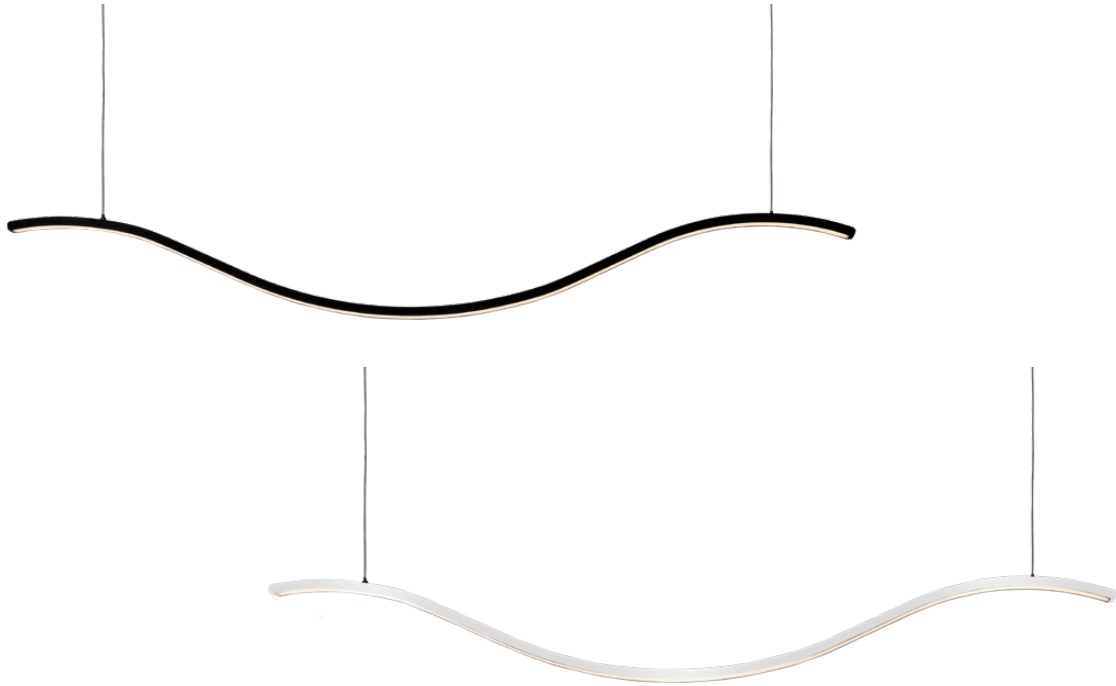

1500MM PROLINE WAVE PENDANTS

PRODUCT DATA

1500MM PROLINE WAVE PENDANTS	
MATERIAL	ALUMINIUM
COLOUR/FINISH	MATT BLACK OR WHITE
COLOUR TEMP.	3000K 4000K 5500K (TRI-COLOUR)
LUMEN OUTPUT	3550LM 3620LM 3680LM
INPUT VOLTAGE	240V AC (REMOTE DRIVER)
BUILT-IN LED	50W
DIMMING	TRIAC DIMMABLE
CRI	RA >80
BEAM ANGLE	120°
IP RATING	IP20

PRODUCT ORDERING

ALUMINIUM BLACK				
	HCP-662500	50W LED	3000K	3550LM
			4000K	3620LM
			5500K	3680LM
ALUMINIUM WHITE				
	HCP-663500	50W LED	3000K	3550LM
			4000K	3620LM
			5500K	3680LM

PHOTOMETRICS

OTHER DATA