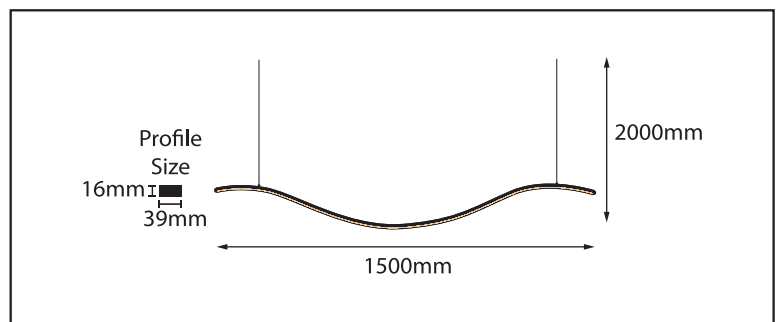

1500MM PROLINE WAVE PENDANTS

PRODUCT DATA

1500MM PROLINE WAVE PENDANTS	
MATERIAL	ALUMINIUM
COLOUR/FINISH	MATT BLACK OR WHITE
COLOUR TEMP.	3000K 4000K 5500K (TRI-COLOUR)
LUMEN OUTPUT	3550LM 3620LM 3680LM
INPUT VOLTAGE	240V AC (REMOTE DRIVER)
BUILT-IN LED	50W
DIMMING	TRIAC DIMMABLE
CRI	RA >80
BEAM ANGLE	120°
IP RATING	IP20

PRODUCT ORDERING

ALUMINIUM BLACK				
	HCP-662500	50W LED	3000K	3550LM
			4000K	3620LM
			5500K	3680LM
ALUMINIUM WHITE				
	HCP-663500	50W LED	3000K	3550LM
			4000K	3620LM
			5500K	3680LM

PHOTOMETRICS

OTHER DATA